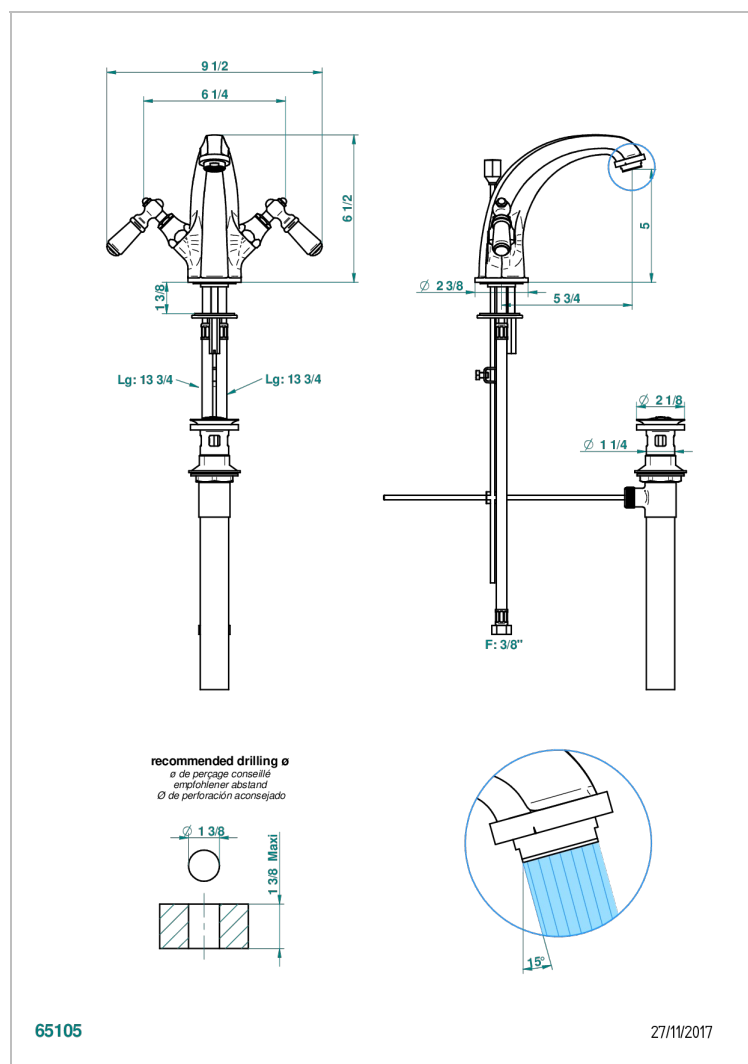

CHARLESTON WITH SMOOTH METAL LEVER HANDLES

G3N-2155/US

Single hole lavatory set with drain

CHARACTERISTIC

- Charleston with smooth metal lever handles
- Single hole lavatory set with drain

AVAILABLE FINITIONS

Nickel color PVD - H55

Nickel polished - B01

Rose Gold - F27

Satin chrome - C03

Silver polished, antique - H03

Silver rhodium - F18

Soft gold - F30