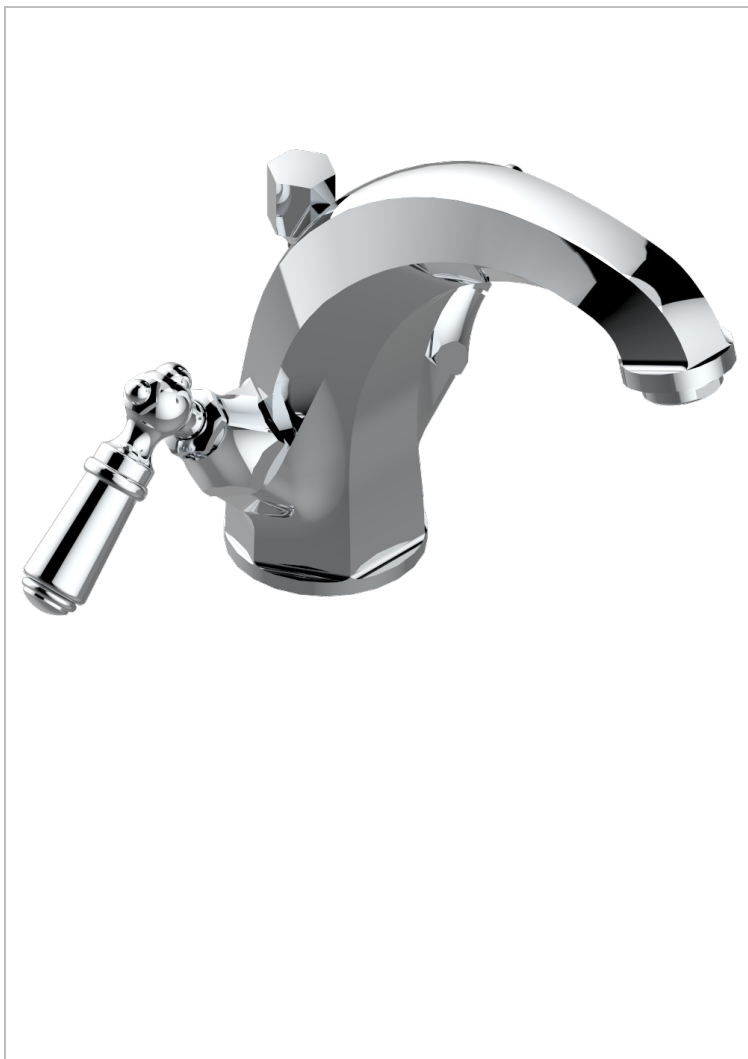

CHARLESTON WITH SMOOTH METAL LEVER HANDLES

G3N-2155/US

Single hole lavatory set with drain

CHARACTERISTIC

- Charleston with smooth metal lever handles
- Single hole lavatory set with drain

AVAILABLE FINITIONS

Black nickel - D24

Blush PVD - H62

Brass color PVD - H49

Brown bronze color PVD - F33

Chrome polished - A02

Chrome polished / gold polished - G02

Copper antique matt, coated - H07

Gold color PVD - H52

Nickel color PVD - H55

Nickel polished - B01

Rose Gold - F27

Satin chrome - C03

Silver polished, antique - H03

Silver rhodium - F18

Soft gold - F30