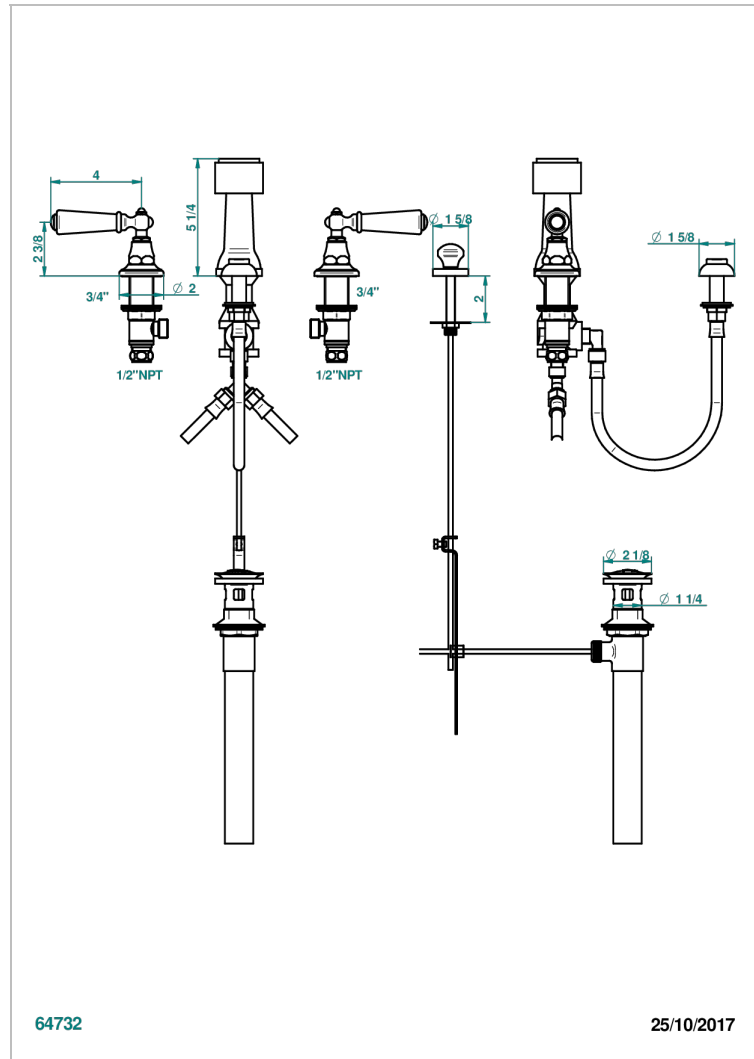

# CHARLESTON WITH SMOOTH METAL LEVER HANDLES

G3N-207KA

Deck mounted 3-hole bidet with vertical spray, vacuum breaker and drain

64732

25/10/2017

Nickel antique / Sovereign - H28

Nickel color PVD - H55

Nickel polished - B01

Rose Gold - F27

Satin chrome - C03

Silver polished, antique - H03

Silver rhodium - F18

Soft gold - F30