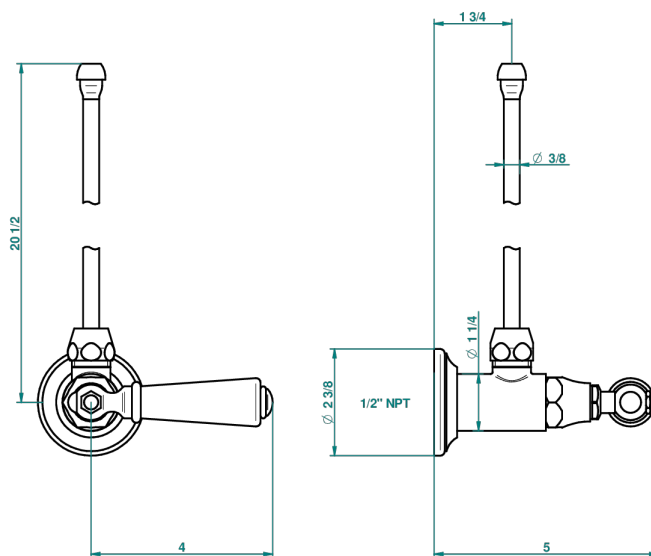

CHARLESTON WITH SMOOTH METAL LEVER HANDLES

G3N-181/SLA

Angle supply valve with 3/8" adaptor set

64544

13/10/2017

CHARACTERISTIC

- Charleston with smooth metal lever handles
- Angle supply valve with 3/8" adaptor set