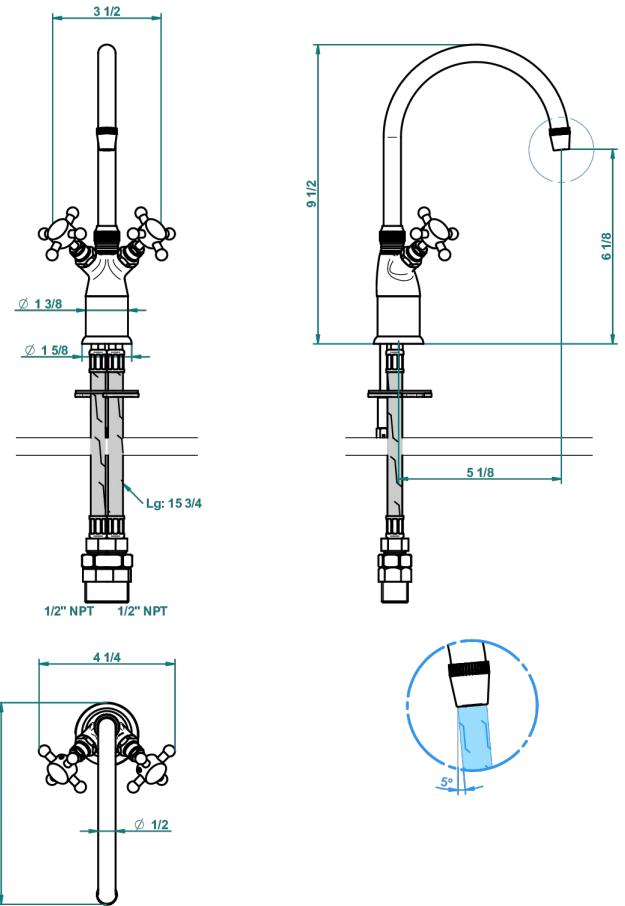

CHARLESTON WITH SMOOTH METAL LEVER HANDLES

G3N-161/US

Single hole bar faucet, with arc spout, less drain

58548

24/08/2016

CHARACTERISTIC

- Charleston with smooth metal lever handles
- Single hole bar faucet, with arc spout, less drain