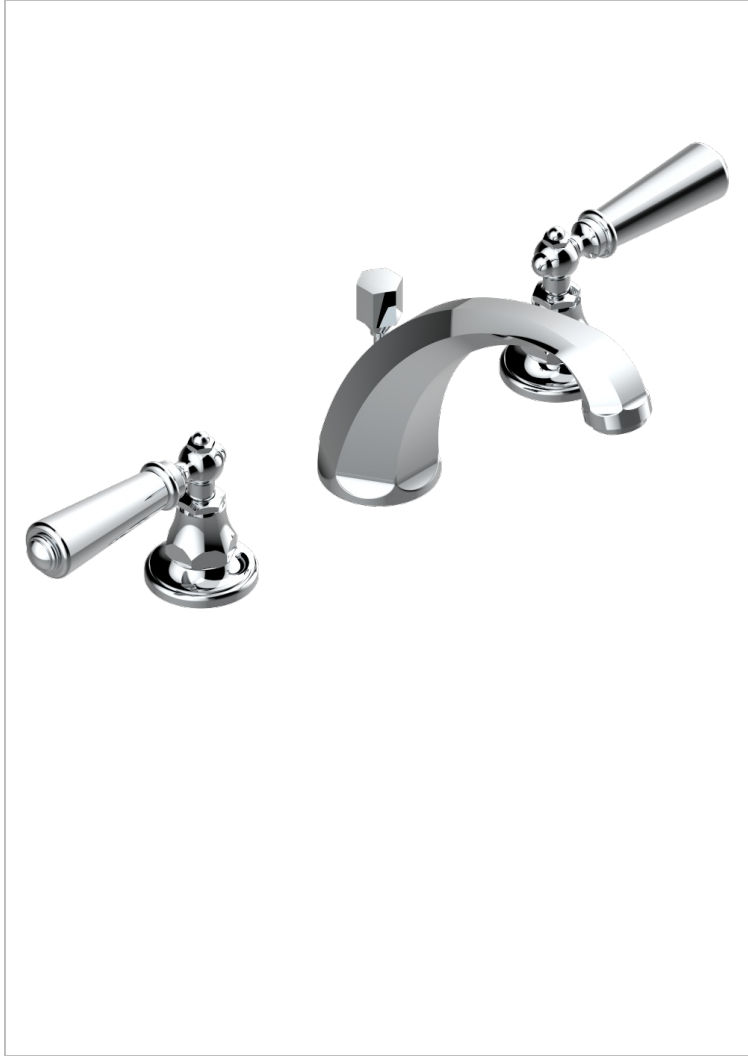

CHARLESTON WITH SMOOTH METAL LEVER HANDLES

G3N-152/US

Widespread lavatory set, high spout, with drain

CHARACTERISTIC

- Charleston with smooth metal lever handles
- Widespread lavatory set, high spout, with drain

AVAILABLE FINITIONS

Black nickel - D24
Blush PVD - H62
Brass color PVD - H49
Brown bronze color PVD - F33
Chrome polished - A02
Chrome polished / gold polished - G02

Copper antique matt, coated - H07
Gold color PVD - H52
Gold mat - F07
Gold polished - F01
Gold satiny - F03
Graphite PVD - H64

Light coated bronze - D01
Matt Umber PVD - H67
Matt blush PVD - H60
Matt brass color PVD - H50
Matt brown bronze color PVD - F34
Matt chrome (American satin) - C02

Matt gold color PVD - H53
Matt graphite PVD - H65
Matt nickel (American satin) - C01
Matt nickel color PVD - H56
Nickel antique / Sovereign - H28
Nickel color PVD - H55

Nickel polished - B01
Rose Gold - F27
Satin chrome - C03
Silver polished, antique - H03
Silver rhodium - F18
Soft gold - F30