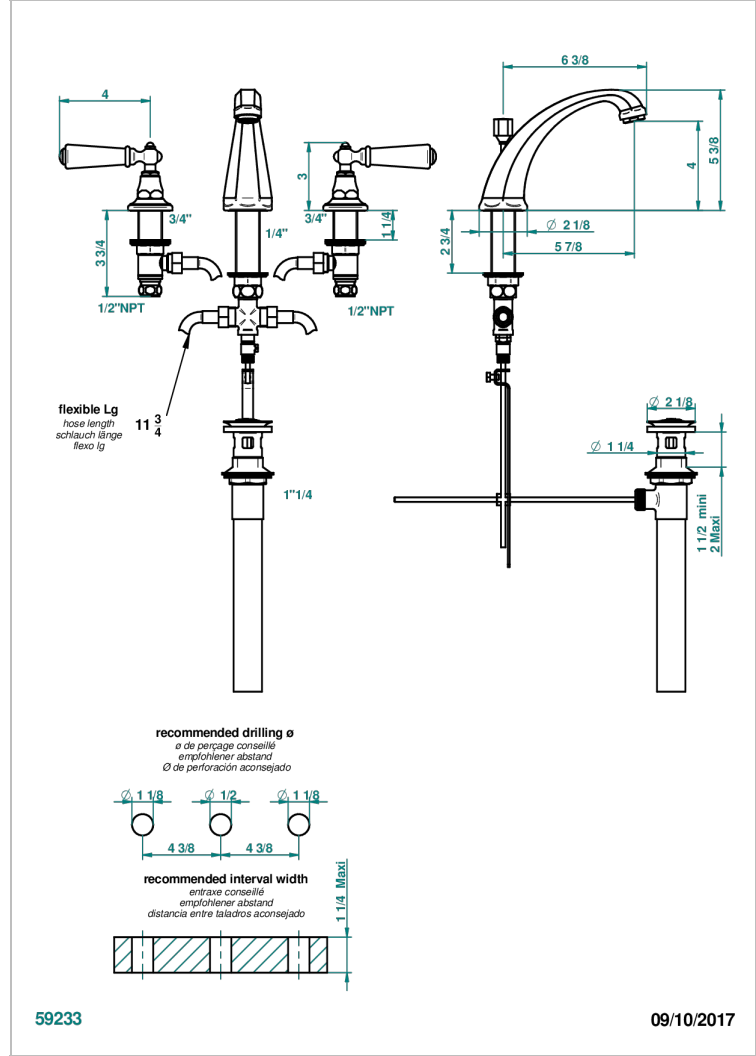

CHARLESTON WITH SMOOTH METAL LEVER HANDLES

G3N-152/US

Widespread lavatory set, high spout, with drain

CHARACTERISTIC

- Charleston with smooth metal lever handles
- Widespread lavatory set, high spout, with drain

AVAILABLE FINITIONS

Black nickel - D24
Blush PVD - H62
Brass color PVD - H49
Brown bronze color PVD - F33
Chrome polished - A02
Chrome polished / gold polished - G02

Copper antique matt, coated - H07
Gold color PVD - H52
Gold mat - F07
Gold polished - F01
Gold satiny - F03
Graphite PVD - H64