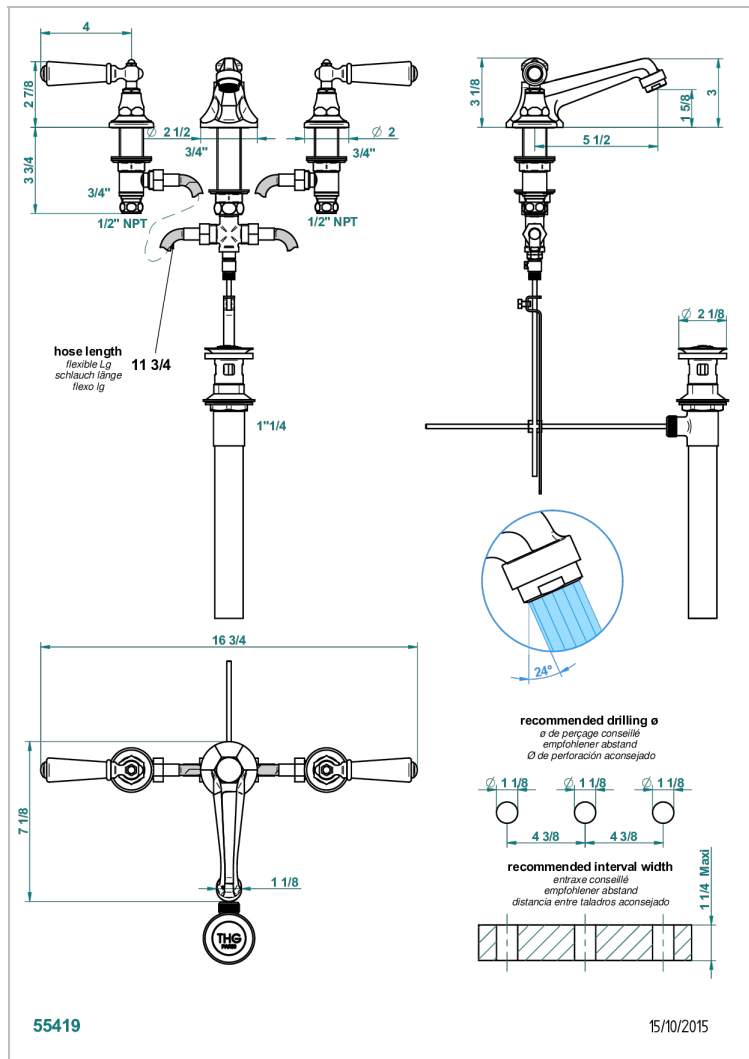

# CHARLESTON WITH SMOOTH METAL LEVER HANDLES

G3N-151/US

Widespread lavatory set with drain

## CHARACTERISTIC

- Charleston with smooth metal lever handles
- Widespread lavatory set with drain