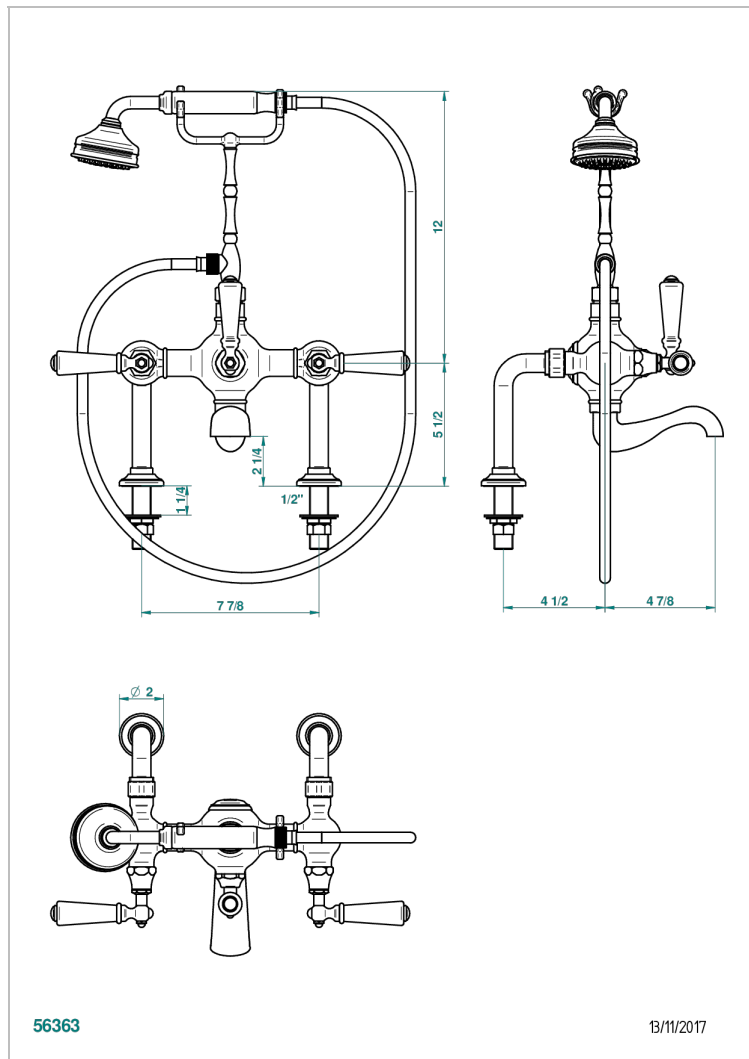

CHARLESTON WITH SMOOTH METAL LEVER HANDLES

G3N-14G/US

Deck mounted exposed tub filler with telephone shower mixer / diverter - 8" centres

CHARACTERISTIC

- Charleston with smooth metal lever handles
- Deck mounted exposed tub filler with telephone shower mixer / diverter - 8" centres

AVAILABLE FINITIONS

Black nickel - D24
Blush PVD - H62
Brass color PVD - H49
Brown bronze color PVD - F33
Chrome polished - A02
Chrome polished / gold polished - G02

Copper antique matt, coated - H07
Gold color PVD - H52
Gold mat - F07
Gold polished - F01
Gold satiney - F03
Graphite PVD - H64