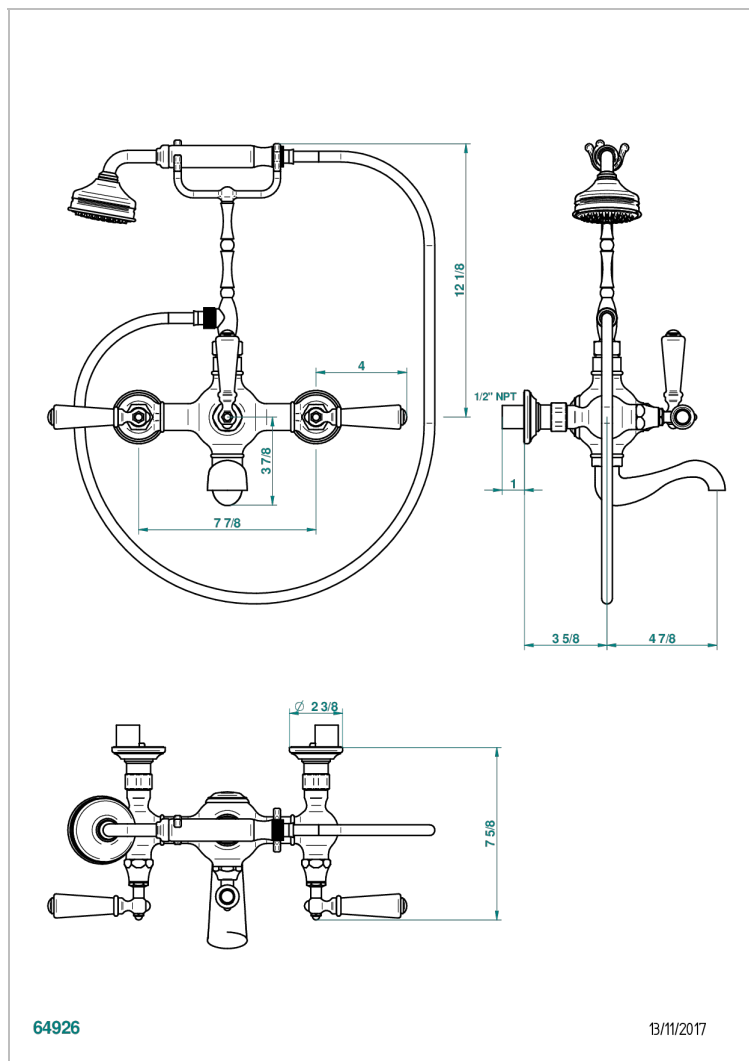

# CHARLESTON WITH SMOOTH METAL LEVER HANDLES

G3N-14B/US

Wall mounted exposed tub filler wth telephone shower mixer / diverter - 8" centres

64926

13/11/2017

## CHARACTERISTIC

- Charleston with smooth metal lever handles
- Wall mounted exposed tub filler wth telephone shower mixer / diverter - 8" centres

## AVAILABLE FINITIONS

Black nickel - D24  
Blush PVD - H62  
Brass color PVD - H49  
Brown bronze color PVD - F33  
Chrome polished - A02  
Chrome polished / gold polished - G02

Copper antique matt, coated - H07  
Gold color PVD - H52  
Gold mat - F07  
Gold polished - F01  
Gold satiney - F03  
Graphite PVD - H64