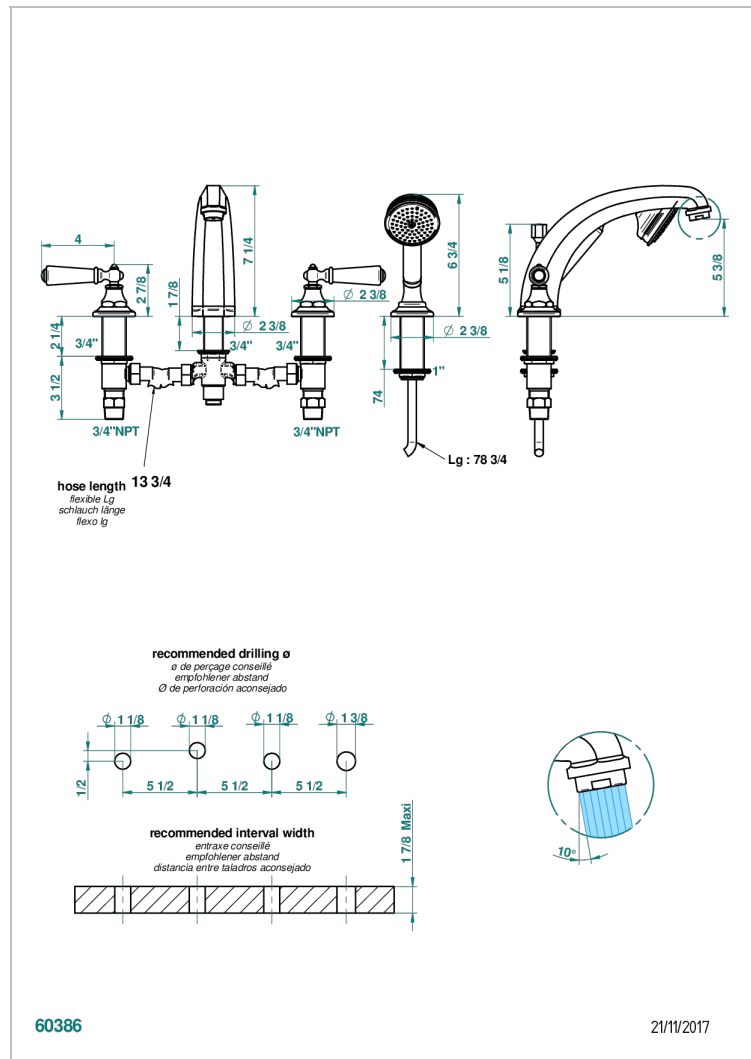

CHARLESTON WITH SMOOTH METAL LEVER HANDLES

G3N-112BSGBHUS

Roman tub set with high diverter spout and handshower, 3/4" valves

CHARACTERISTIC

- Charleston with smooth metal lever handles
- Roman tub set with high diverter spout and handshower, 3/4" valves