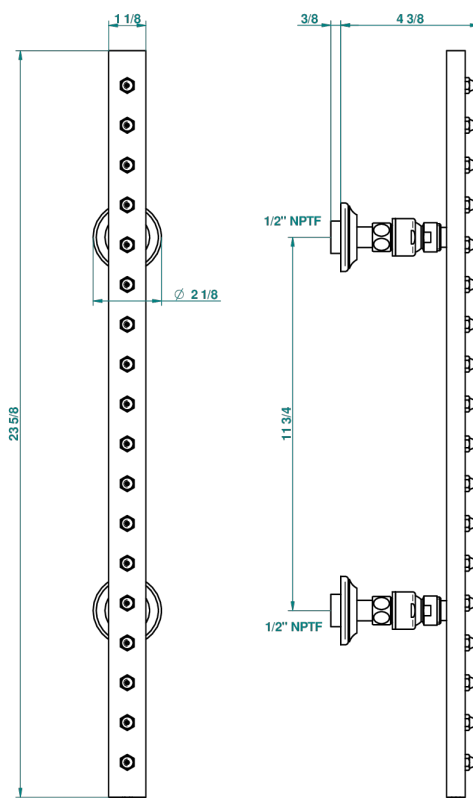

1900 WITH SMOOTH METAL LEVER HANDLES

G3M-900/US

Rain-bar, rectangular with 18 picots, 23 1/2" long - with easyclean system

17513

22/01/2009

CHARACTERISTIC

- 1900 with smooth metal lever handles
- Rain-bar, rectangular with 18 picots, 23 1/2" long - with easyclean system

TECHNICAL SPECS

- Recommandé : 3 bars (max. 5 bars) - Advised : 43,5 psi (max. 72 psi)
- 8 l/min à 3 bars (2.12 gpm at 43.5 psi)

AVAILABLE FINITIONS

Black nickel - D24
Blush PVD - H62
Brass color PVD - H49
Brown bronze color PVD - F33
Chrome polished - A02
Chrome polished / gold polished - G02