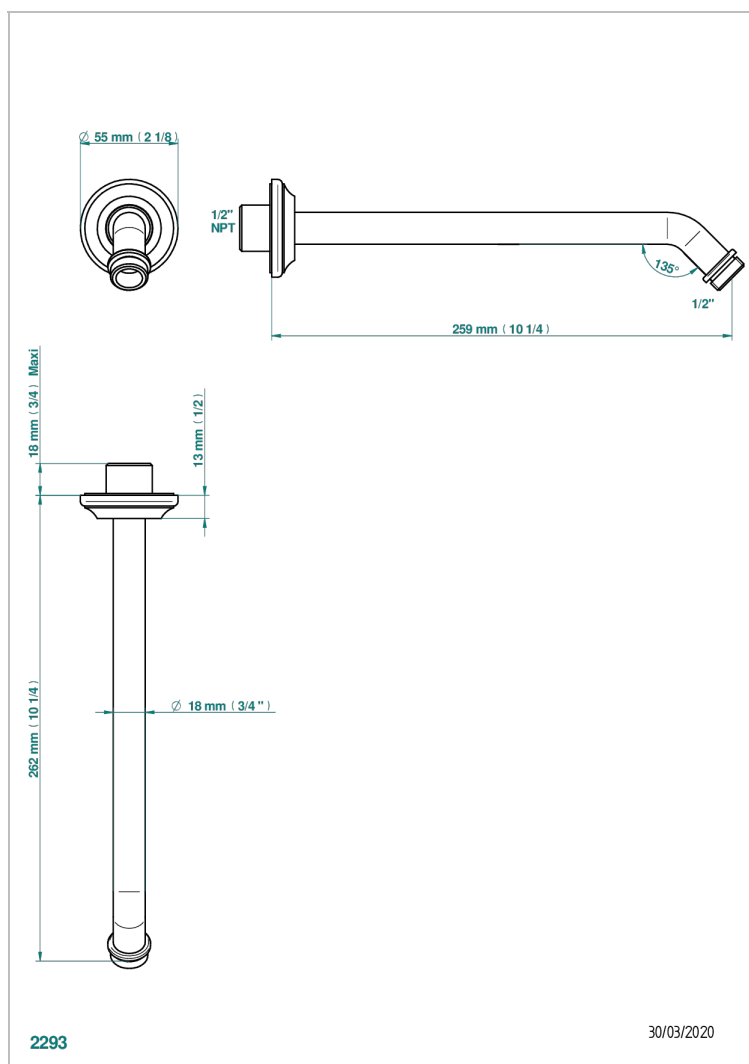

1900 WITH SMOOTH METAL LEVER HANDLES

G3M-84/US

Horizontal shower arm, 45°, lg: 10"

CHARACTERISTIC

- 1900 with smooth metal lever handles
- Horizontal shower arm, 45°, lg: 10"

AVAILABLE FINITIONS

Black nickel - D24