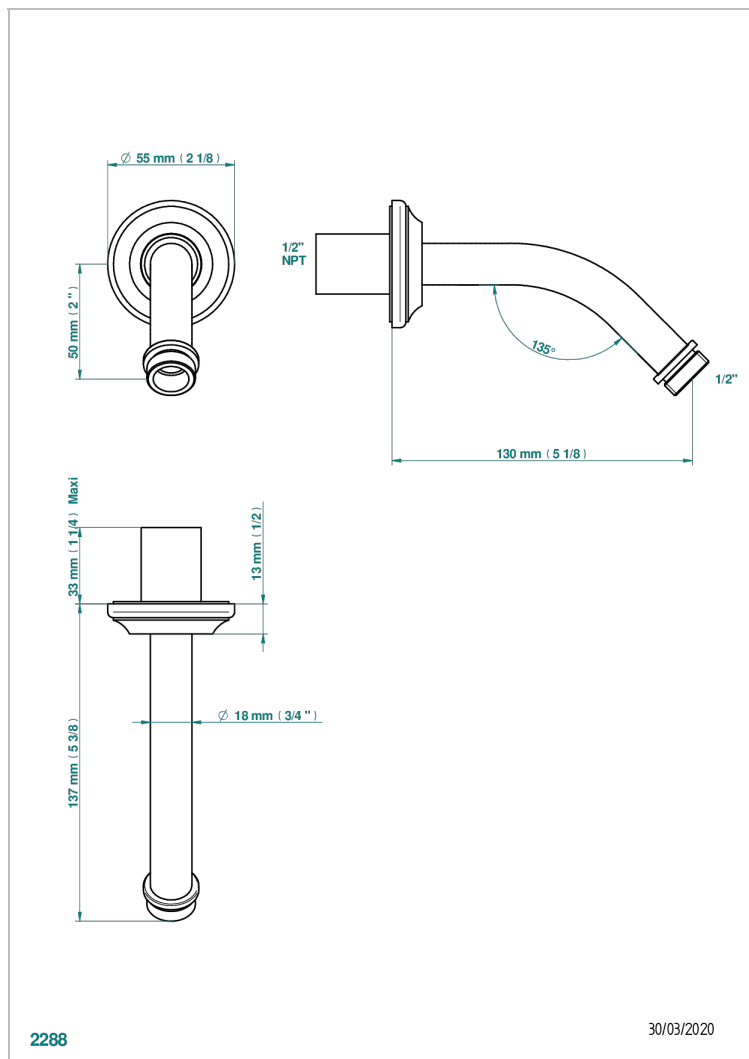

# 1900 WITH SMOOTH METAL LEVER HANDLES

G3M-82/US

Horizontal shower arm, 45°, lg: 4" 3/4

## CHARACTERISTIC

- 1900 with smooth metal lever handles
- Horizontal shower arm, 45°, lg: 4" 3/4