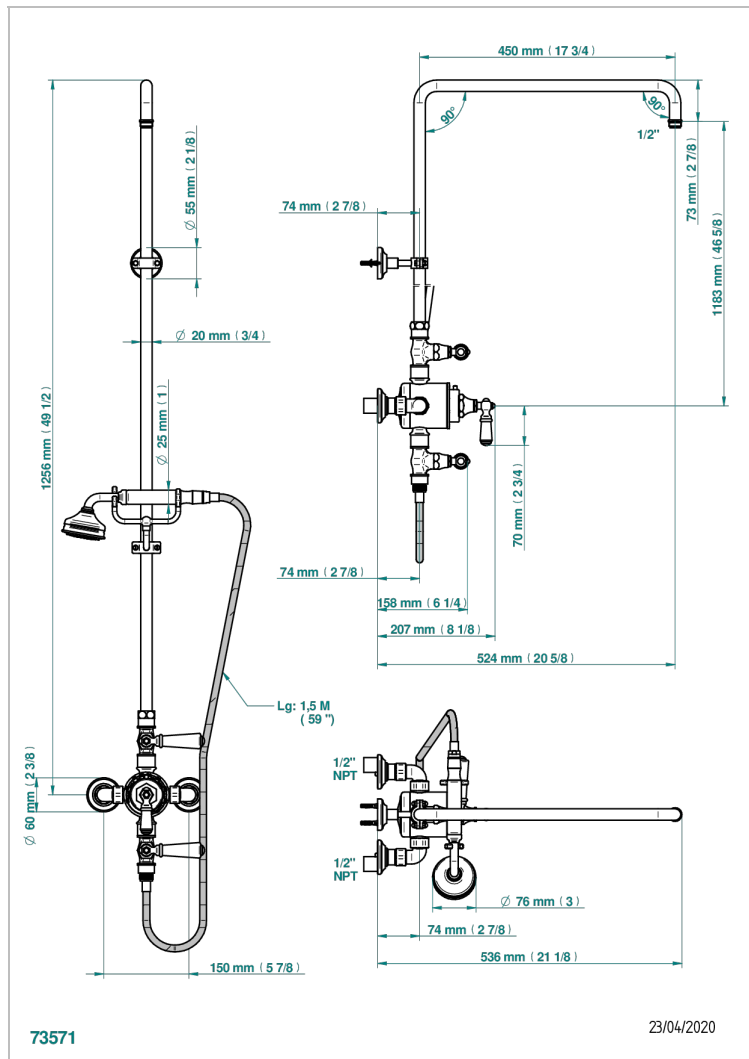

1900 WITH SMOOTH METAL LEVER HANDLES

G3M-64TRCD/US

Exposed thermostatic shower mixer 2 volume controls, column and handshower on cradle - 6" centres (no showerhead)

CHARACTERISTIC

- 1900 with smooth metal lever handles
- Exposed thermostatic shower mixer 2 volume controls, column and handshower on cradle - 6" centres (no showerhead)

AVAILABLE FINITIONS

Black nickel - D24

Blush PVD - H62

Brass color PVD - H49

Brown bronze color PVD - F33

Chrome polished - A02

Chrome polished / gold polished - G02

Copper antique matt, coated - H07

Nickel antique / Sovereign - H28

Nickel color PVD - H55

Nickel polished - B01

Rose Gold - F27

Satin chrome - C03

Silver polished, antique - H03

Silver rhodium - F18

Soft gold - F30