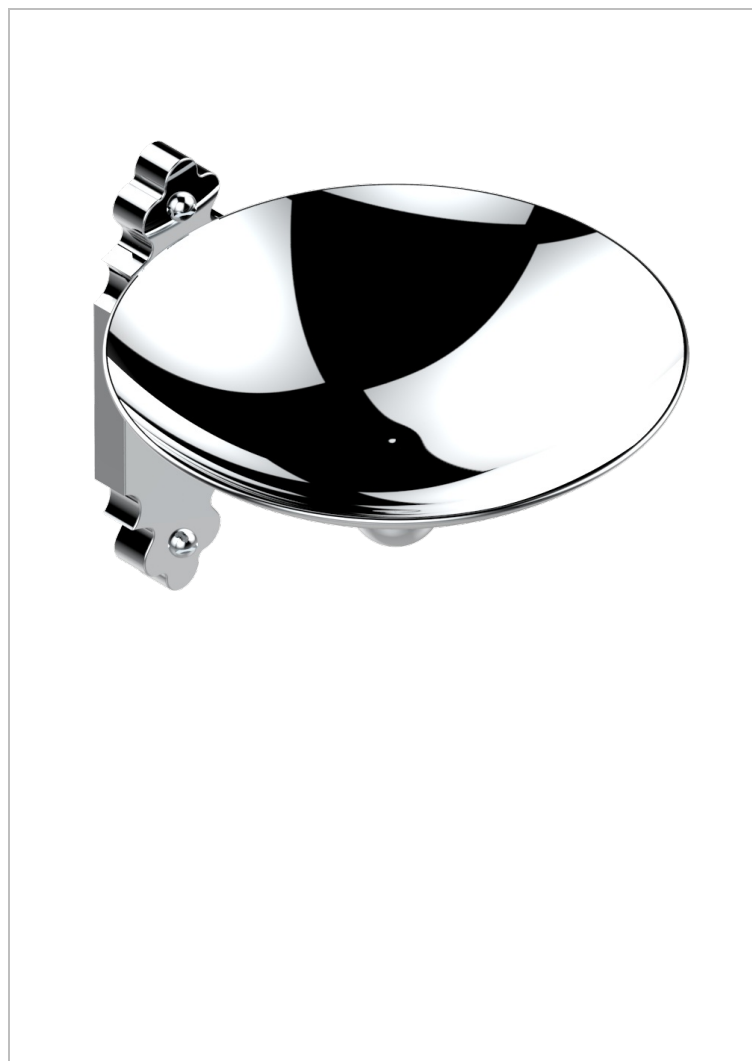

1900 WITH SMOOTH METAL LEVER HANDLES

G3M-546GM

Soap dish, wall mounted, 6" diameter

CHARACTERISTIC

- 1900 with smooth metal lever handles
- Soap dish, wall mounted, 6" diameter

AVAILABLE FINITIONS

Black nickel - D24
Blush PVD - H62
Brass color PVD - H49
Brown bronze color PVD - F33
Chrome polished - A02
Chrome polished / gold polished - G02

Copper antique matt, coated - H07
Gold color PVD - H52
Gold mat - F07
Gold polished - F01
Gold satiney - F03
Graphite PVD - H64

Light coated bronze - D01
Matt Umber PVD - H67
Matt blush PVD - H60
Matt brass color PVD - H50
Matt brown bronze color PVD - F34
Matt chrome (American satin) - C02

Matt gold color PVD - H53
Matt graphite PVD - H65
Matt nickel (American satin) - C01
Matt nickel color PVD - H56
Nickel antique / Sovereign - H28
Nickel color PVD - H55

Nickel polished - B01
Rose Gold - F27
Satin chrome - C03
Silver polished, antique - H03
Silver rhodium - F18
Soft gold - F30