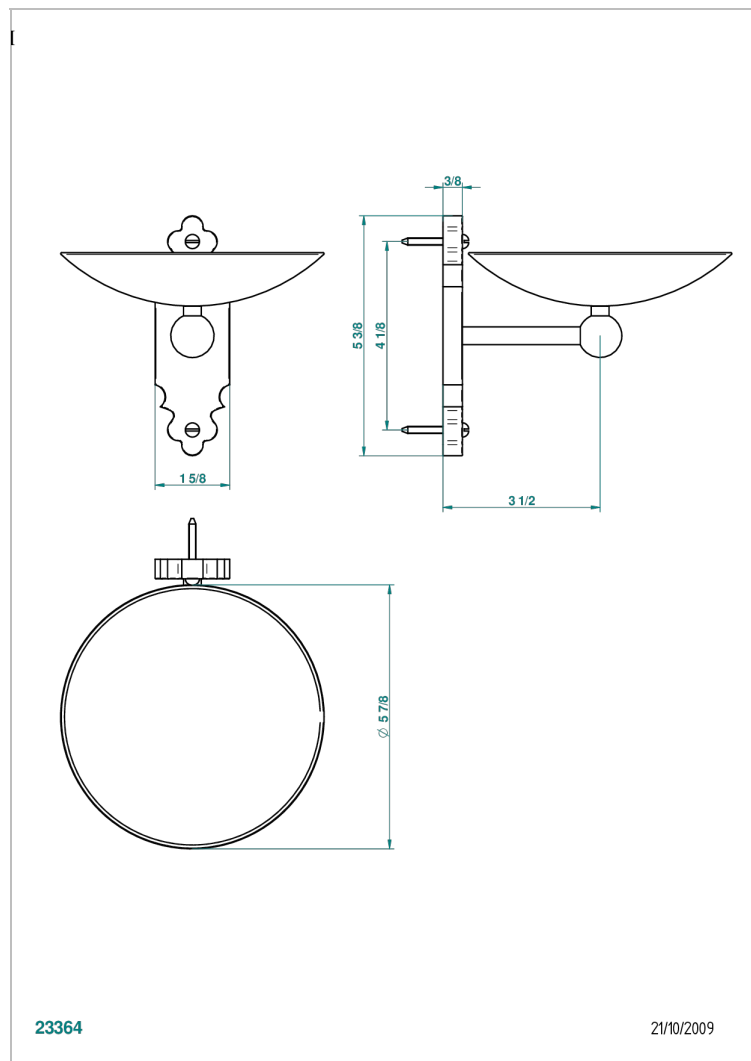

1900 WITH SMOOTH METAL LEVER HANDLES

G3M-546GM

Soap dish, wall mounted, 6" diameter

CHARACTERISTIC

- 1900 with smooth metal lever handles
- Soap dish, wall mounted, 6" diameter

AVAILABLE FINITIONS

Black nickel - D24
Blush PVD - H62
Brass color PVD - H49
Brown bronze color PVD - F33
Chrome polished - A02
Chrome polished / gold polished - G02

Matt gold color PVD - H53
Matt graphite PVD - H65
Matt nickel (American satin) - C01
Matt nickel color PVD - H56
Nickel antique / Sovereign - H28
Nickel color PVD - H55

Nickel polished - B01
Rose Gold - F27
Satin chrome - C03
Silver polished, antique - H03
Silver rhodium - F18
Soft gold - F30