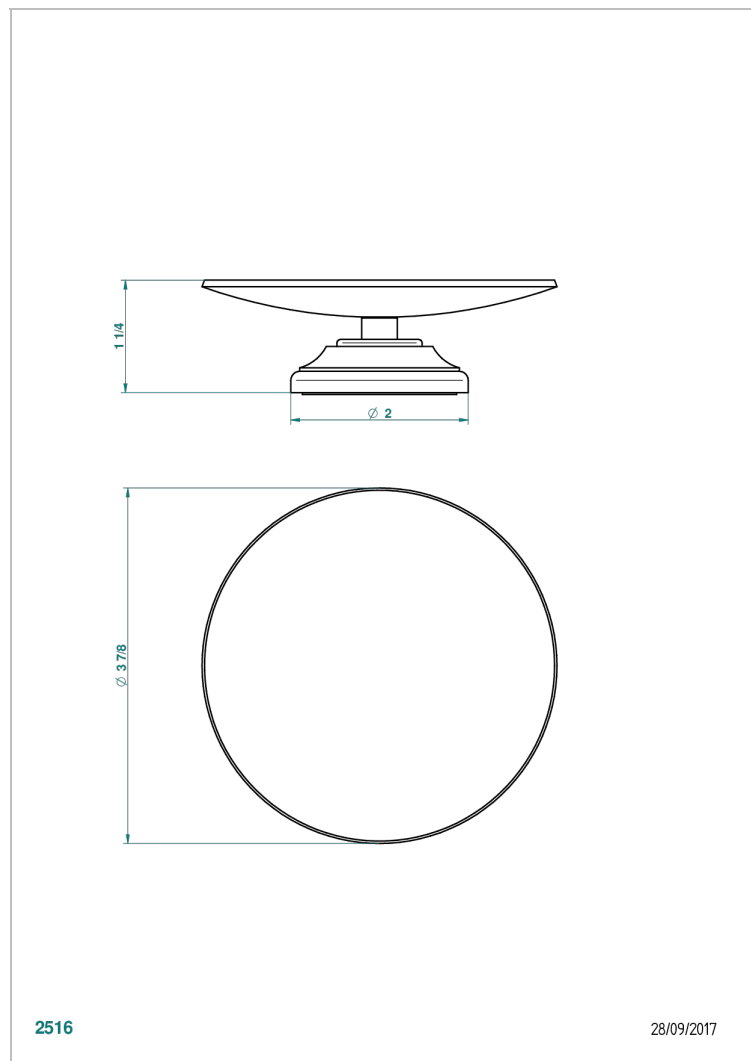

# 1900 WITH SMOOTH METAL LEVER HANDLES

G3M-544

Soap dish, freestanding , 4" diameter

2516

28/09/2017

## CHARACTERISTIC

- 1900 with smooth metal lever handles
- Soap dish, freestanding , 4" diameter