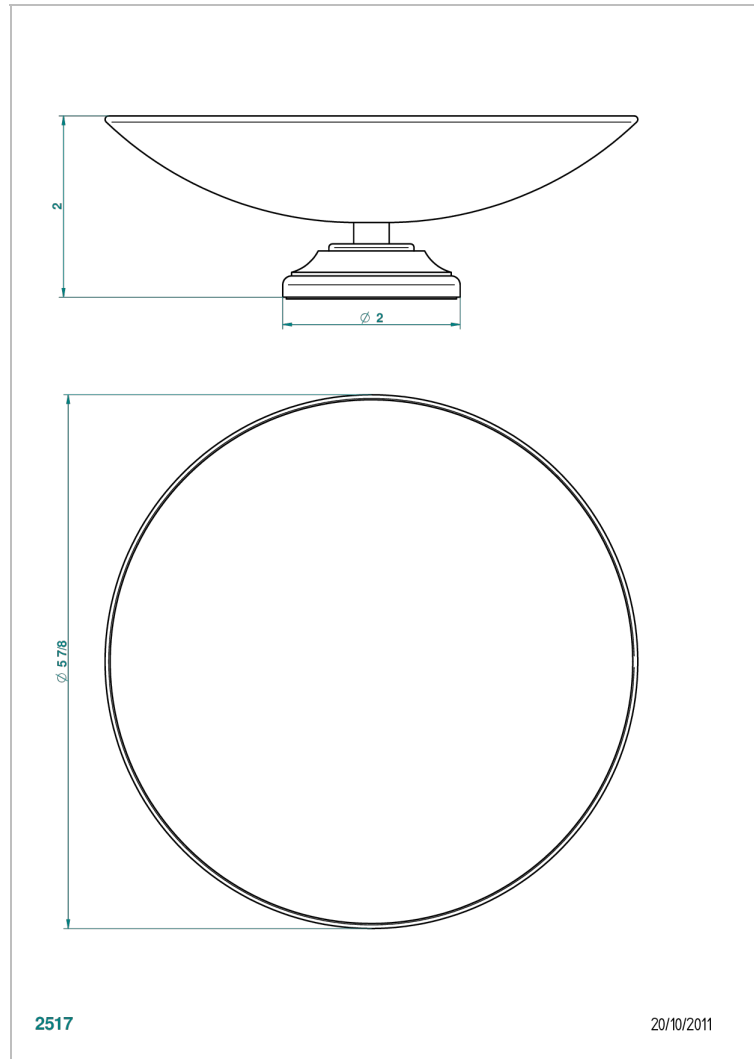

1900 WITH SMOOTH METAL LEVER HANDLES

G3M-544GM

Soap dish, freestanding , 6" diameter

THG[®]
PARIS

CHARACTERISTIC

- 1900 with smooth metal lever handles
- Soap dish, freestanding , 6" diameter

AVAILABLE FINITIONS