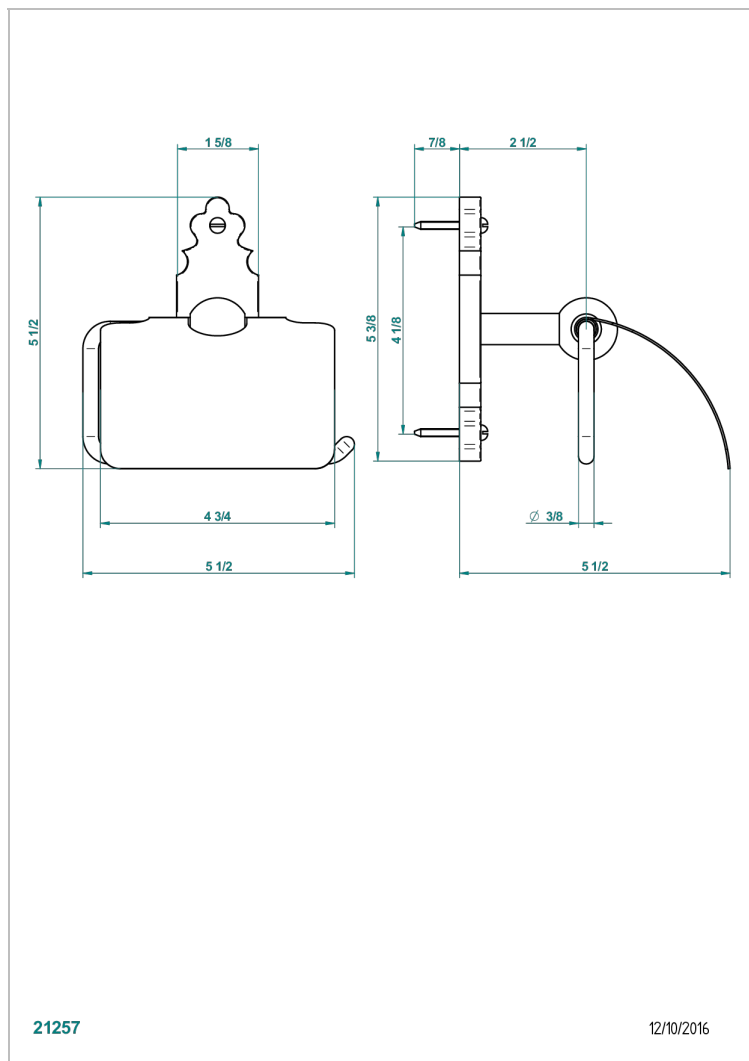

# 1900 WITH SMOOTH METAL LEVER HANDLES

G3M-538AC

Toilet paper holder, single mount with cover

21257

12/10/2016

## CHARACTERISTIC

- 1900 with smooth metal lever handles
- Toilet paper holder, single mount with cover