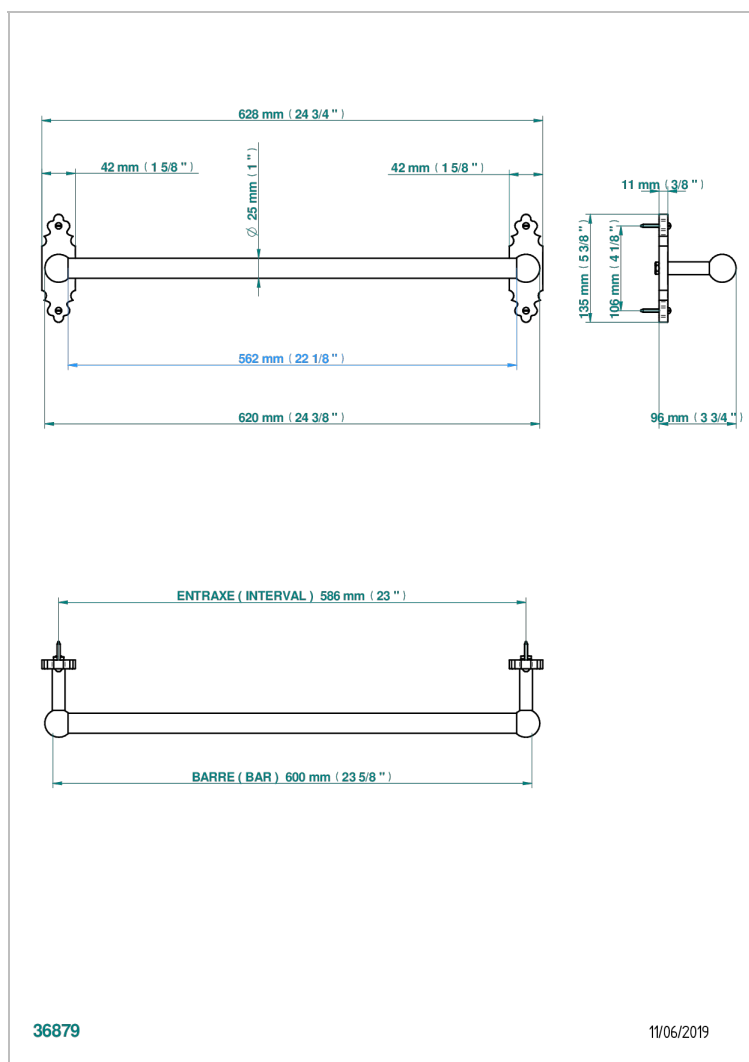

1900 WITH SMOOTH METAL LEVER HANDLES

G3M-526/60

Towel bar, 24" long

CHARACTERISTIC

- 1900 with smooth metal lever handles
- Towel bar, 24" long

AVAILABLE FINITIONS

Black nickel - D24

Blush PVD - H62