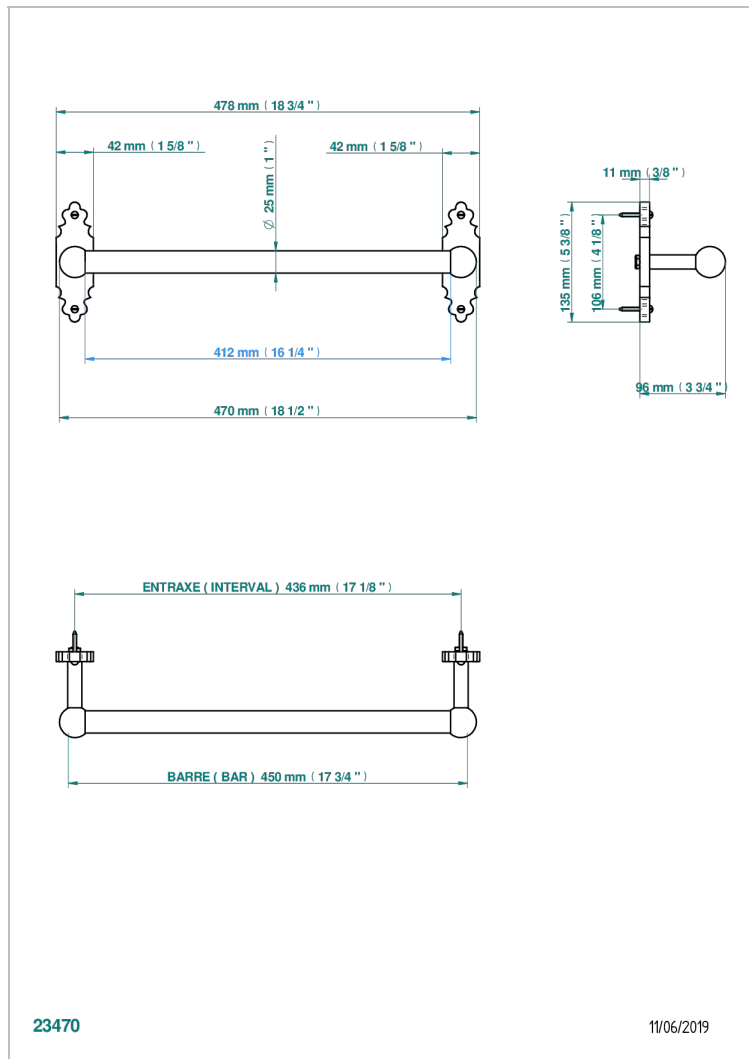

1900 WITH SMOOTH METAL LEVER HANDLES

G3M-526/45

Towel bar, 18" long

CHARACTERISTIC

- 1900 with smooth metal lever handles
- Towel bar, 18" long

AVAILABLE FINITIONS

Black nickel - D24

Blush PVD - H62