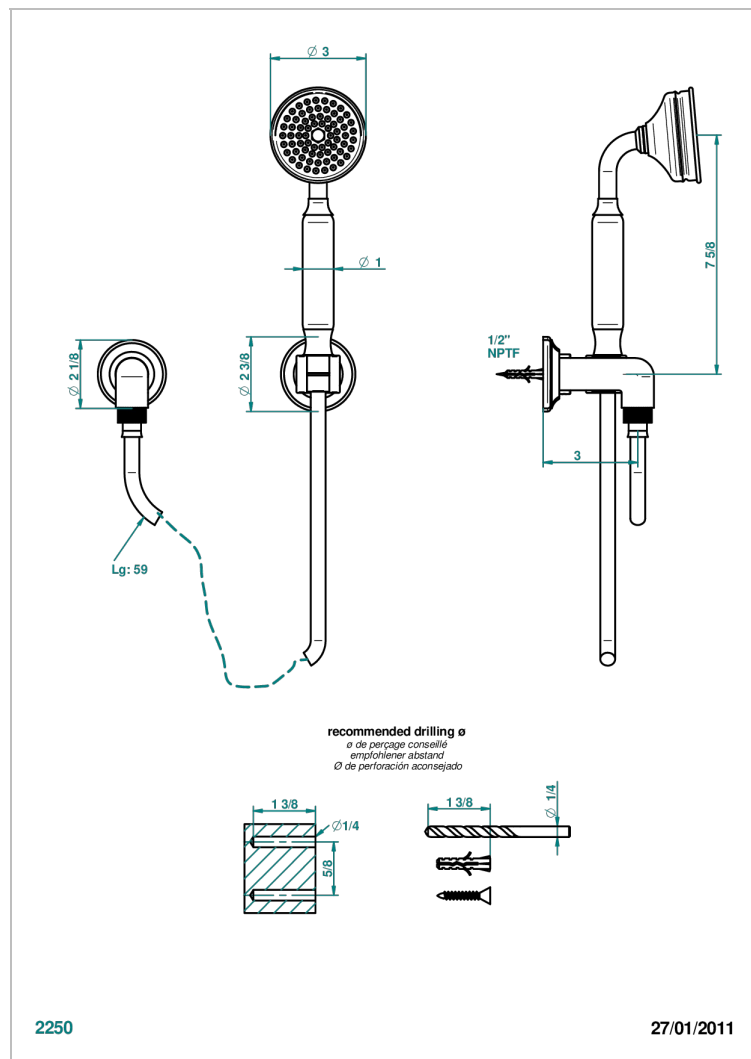

1900 WITH SMOOTH METAL LEVER HANDLES

G3M-52/US

Wall mounted handshower with separate fixed hook

CHARACTERISTIC

- 1900 with smooth metal lever handles
- Wall mounted handshower with separate fixed hook

TECHNICAL SPECS

- Recommandé : 3 bars (max. 5 bars) - Advised : 43,5 psi (max. 72 psi)
- 9,5 l/min à 3 bars (2.5 gpm at 43.5 psi)

AVAILABLE FINITIONS

Black nickel - D24

Blush PVD - H62

Brass color PVD - H49

Brown bronze color PVD - F33