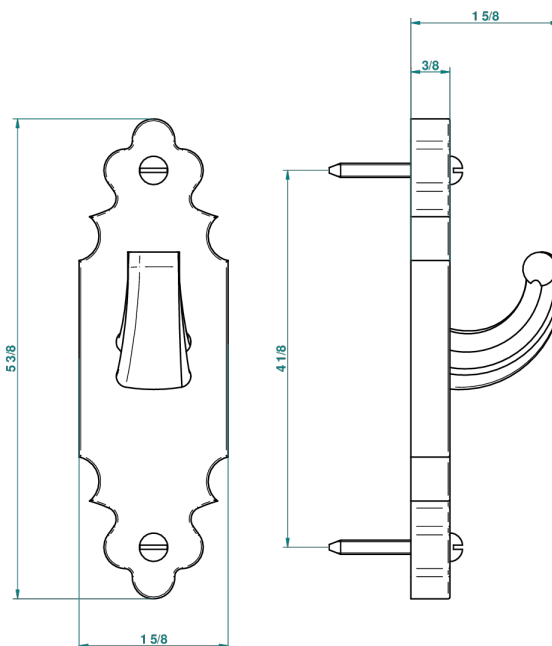

1900 WITH SMOOTH METAL LEVER HANDLES

G3M-508

Robe hook single small

23765

29/09/2009

CHARACTERISTIC

- 1900 with smooth metal lever handles
- Robe hook single small

AVAILABLE FINITIONS