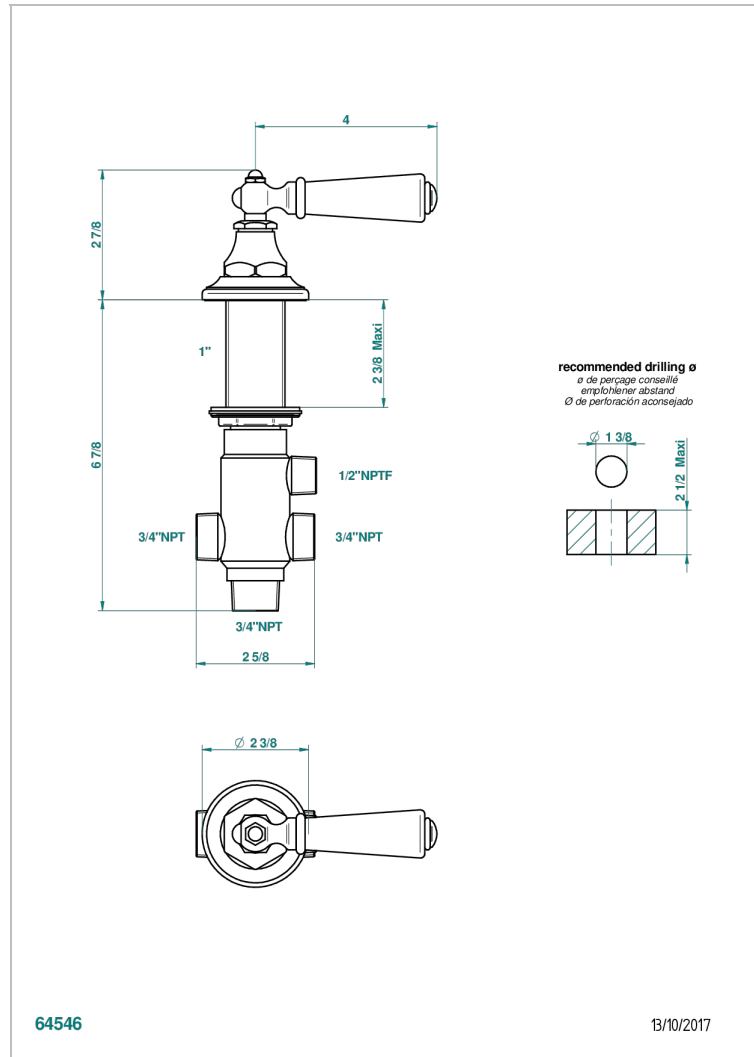

1900 WITH SMOOTH METAL LEVER HANDLES

G3M-504VGUS

2-function deck diverter with trim

CHARACTERISTIC

- 1900 with smooth metal lever handles
- 2-function deck diverter with trim

AVAILABLE FINITIONS

Black nickel - D24
 Blush PVD - H62
 Brass color PVD - H49
 Brown bronze color PVD - F33
 Chrome polished - A02
 Chrome polished / gold polished - G02