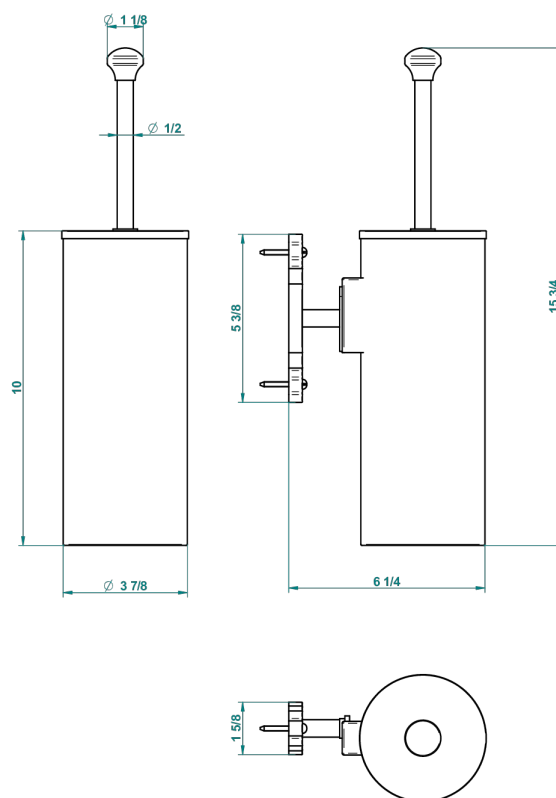

1900 WITH SMOOTH METAL LEVER HANDLES

G3M-4720C

THG[®]
PARIS

Metal toilet brush holder with brush with cover wall mounted

26781

04/11/2015

CHARACTERISTIC

- 1900 with smooth metal lever handles
- Metal toilet brush holder with brush with cover wall mounted