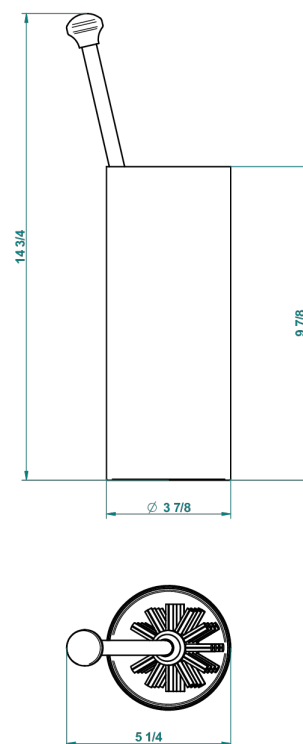

1900 WITH SMOOTH METAL LEVER HANDLES

G3M-4700

Free standing toilet brush holder

THG[®]
PARIS

18356

16/07/2015

CHARACTERISTIC

- 1900 with smooth metal lever handles
- Free standing toilet brush holder

AVAILABLE FINITIONS

Black nickel - D24

Blush PVD - H62

Brass color PVD - H49

Brown bronze color PVD - F33

Chrome polished - A02

Chrome polished / gold polished -

G02

Nickel antique / Sovereign - H28

Nickel color PVD - H55

Nickel polished - B01

Rose Gold - F27

Satin chrome - C03

Silver polished, antique - H03

Silver rhodium - F18

Soft gold - F30