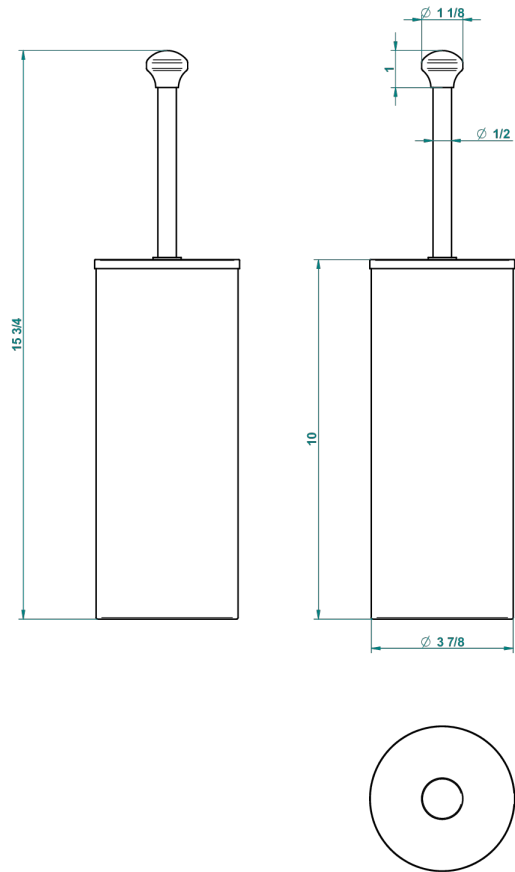

# 1900 WITH SMOOTH METAL LEVER HANDLES

G3M-4700C

THG<sup>®</sup>  
PARIS

Metal toilet brush holder with brush with cover floor mounted

2629

17/07/2015

## CHARACTERISTIC

- 1900 with smooth metal lever handles
- Metal toilet brush holder with brush with cover floor mounted