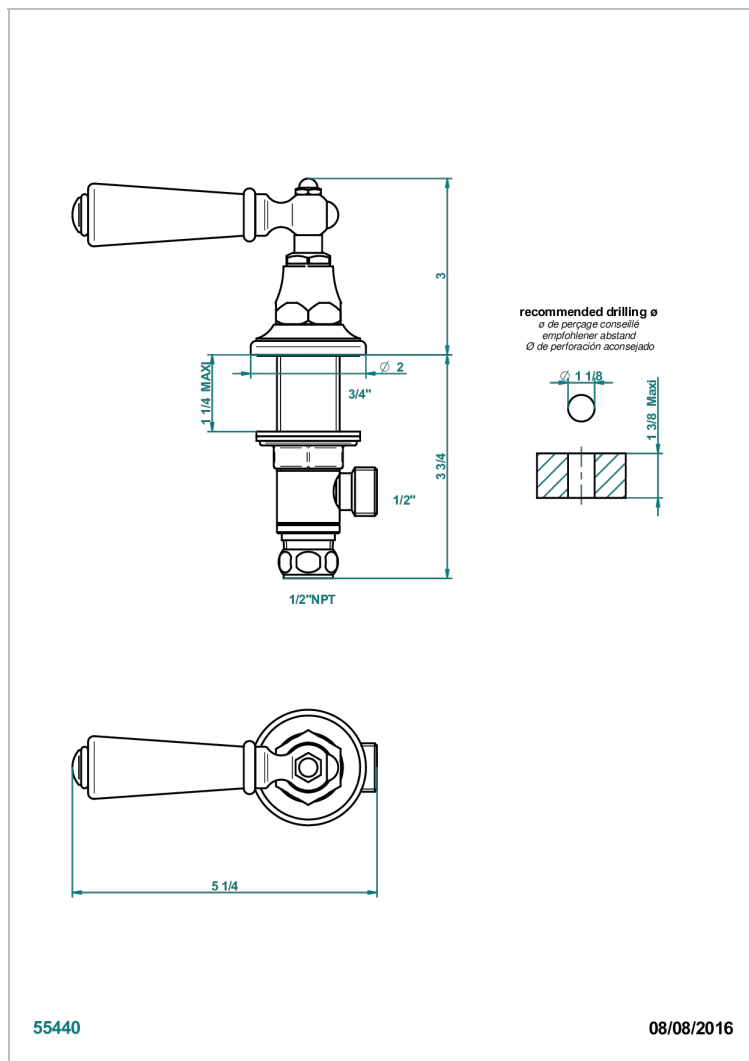

1900 WITH SMOOTH METAL LEVER HANDLES

G3M-35/HUS

1/2" deck valve with trim for lavatory - Hot

CHARACTERISTIC

- 1900 with smooth metal lever handles
- 1/2" deck valve with trim for lavatory - Hot

AVAILABLE FINITIONS