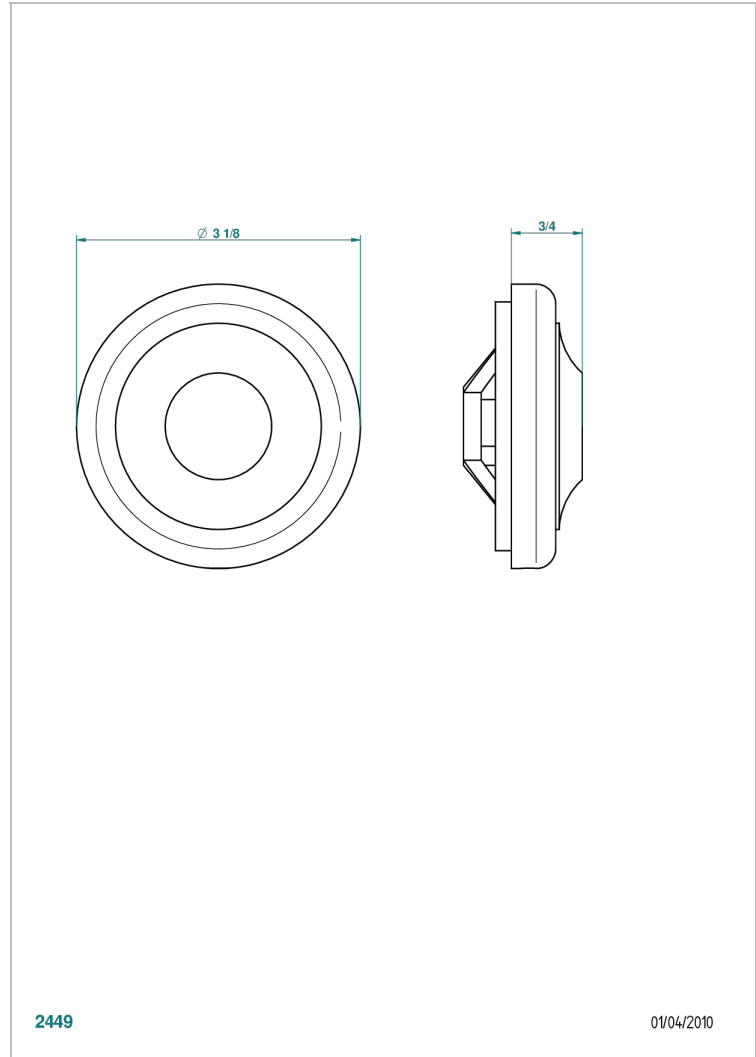

1900 WITH SMOOTH METAL LEVER HANDLES

G3M-301GEBUS

Control knob for Geberit waste overflow

CHARACTERISTIC

- 1900 with smooth metal lever handles
- Control knob for Geberit waste overflow

AVAILABLE FINITIONS