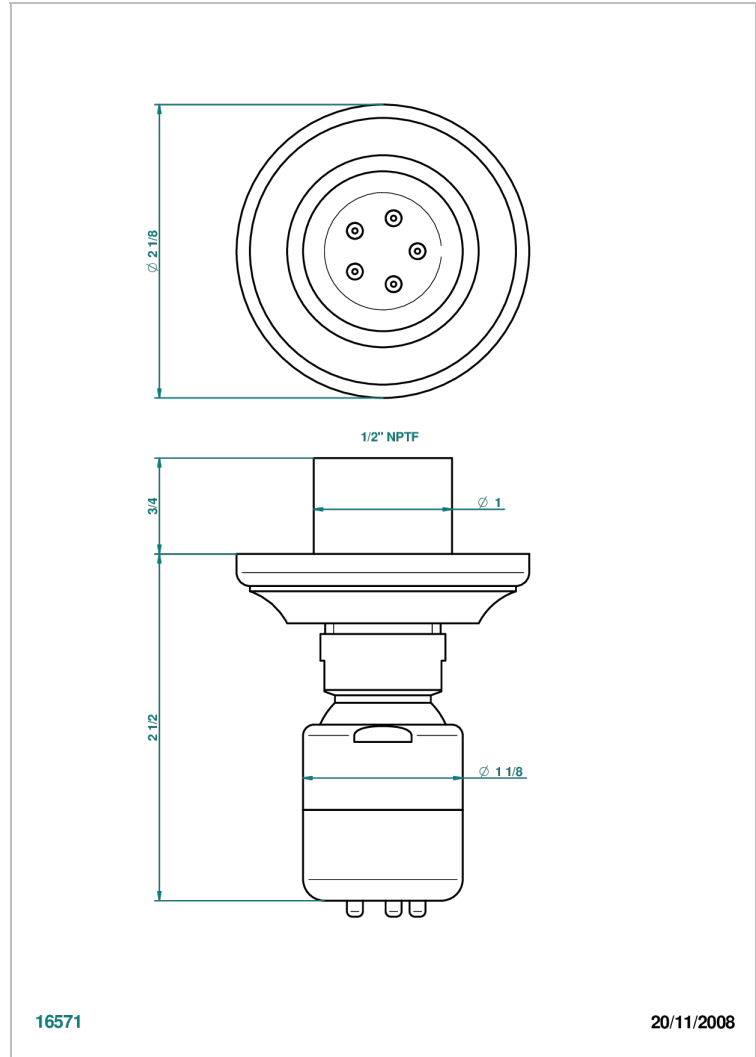

1900 WITH SMOOTH METAL LEVER HANDLES

G3M-290/BUS

Body spray 1/2" with Easyclean system

THG[®]
PARIS

CHARACTERISTIC

- 1900 with smooth metal lever handles
- Body spray 1/2" with Easyclean system

AVAILABLE FINITIONS