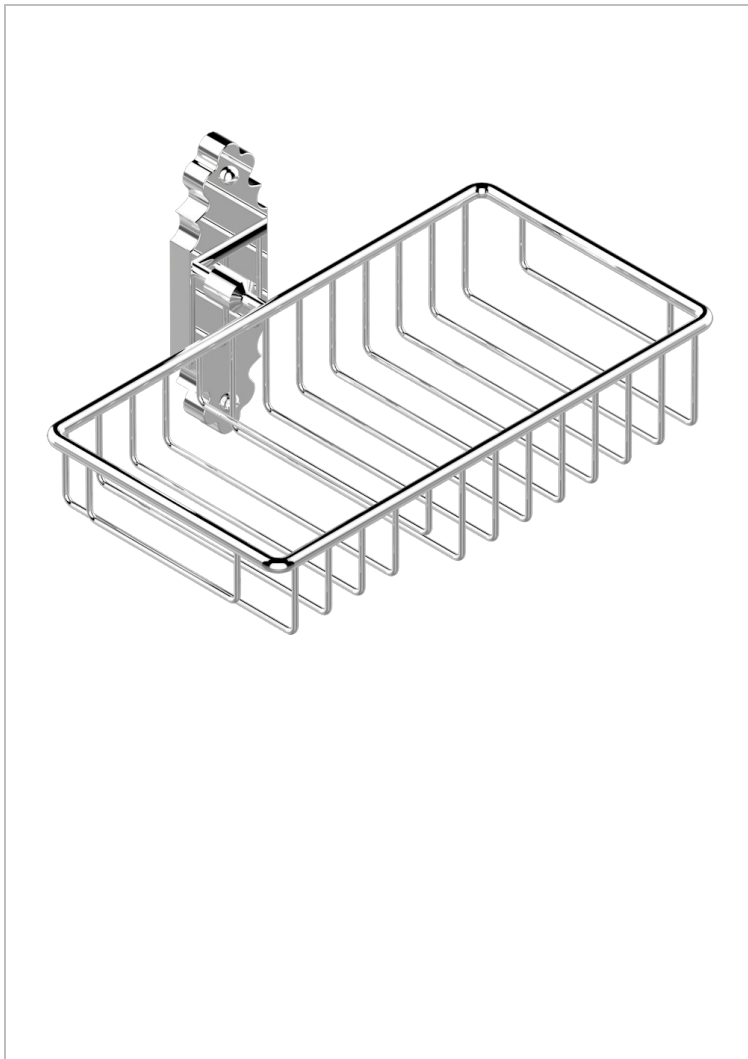

1900 WITH SMOOTH METAL LEVER HANDLES

G3M-2620

Soap and sponge holder, wall mounted

THG[®]
PARIS

CHARACTERISTIC

- 1900 with smooth metal lever handles
- Soap and sponge holder, wall mounted

AVAILABLE FINITIONS