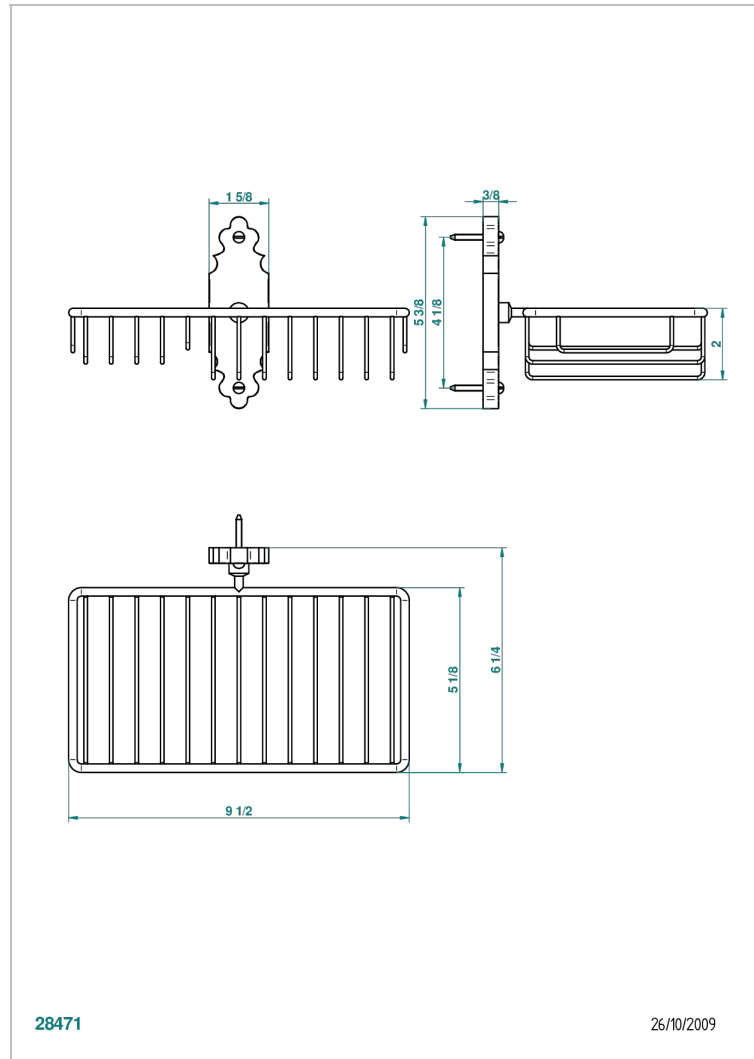

1900 WITH SMOOTH METAL LEVER HANDLES

G3M-2620

Soap and sponge holder, wall mounted

THG[®]
PARIS

CHARACTERISTIC

- 1900 with smooth metal lever handles
- Soap and sponge holder, wall mounted

AVAILABLE FINITIONS