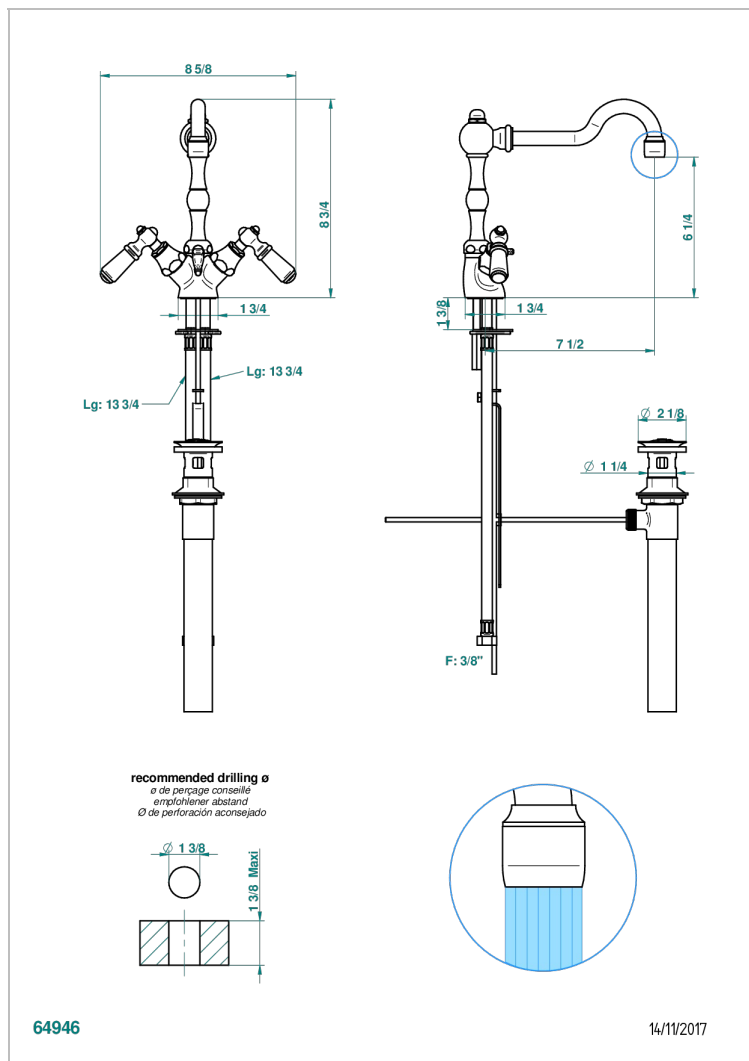

1900 WITH SMOOTH METAL LEVER HANDLES

G3M-2155/US

Single hole lavatory set with drain

CHARACTERISTIC

- 1900 with smooth metal lever handles
- Single hole lavatory set with drain

AVAILABLE FINITIONS

Black nickel - D24