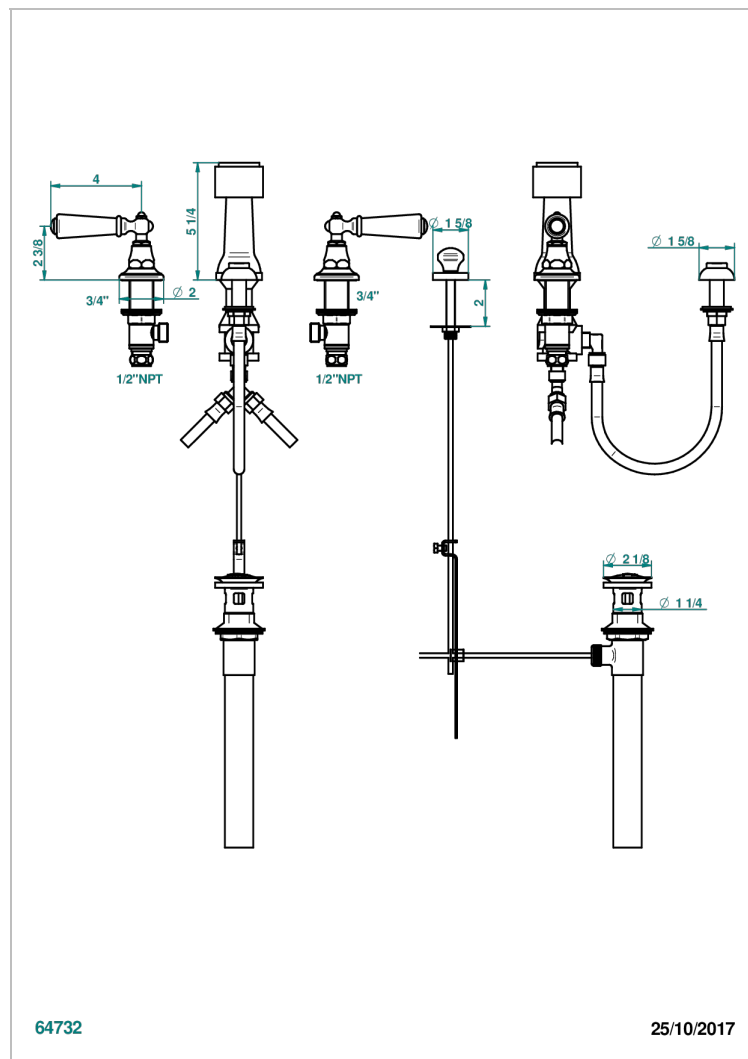

# 1900 WITH SMOOTH METAL LEVER HANDLES

G3M-207KA

Deck mounted 3-hole bidet with vertical spray, vacuum breaker and drain

64732

25/10/2017

Nickel antique / Sovereign - H28

Nickel color PVD - H55

Nickel polished - B01

Rose Gold - F27

Satin chrome - C03

Silver polished, antique - H03

Silver rhodium - F18

Soft gold - F30