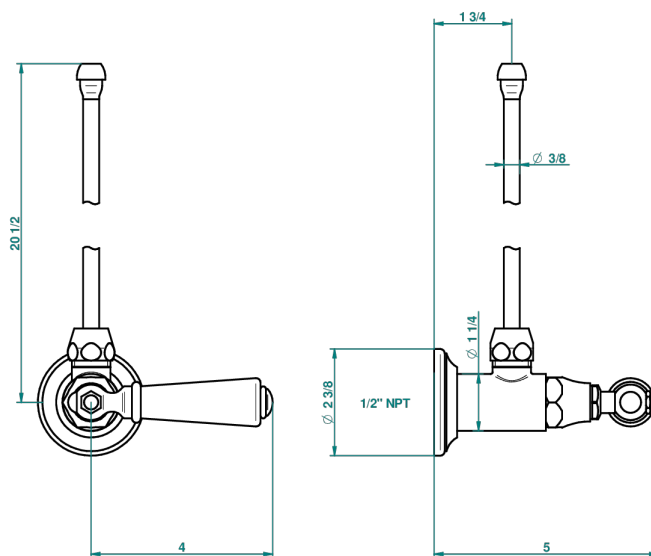

1900 WITH SMOOTH METAL LEVER HANDLES

G3M-181/SLA

Angle supply valve with 3/8" adaptor set

64544

13/10/2017

CHARACTERISTIC

- 1900 with smooth metal lever handles
- Angle supply valve with 3/8" adaptor set

AVAILABLE FINITIONS