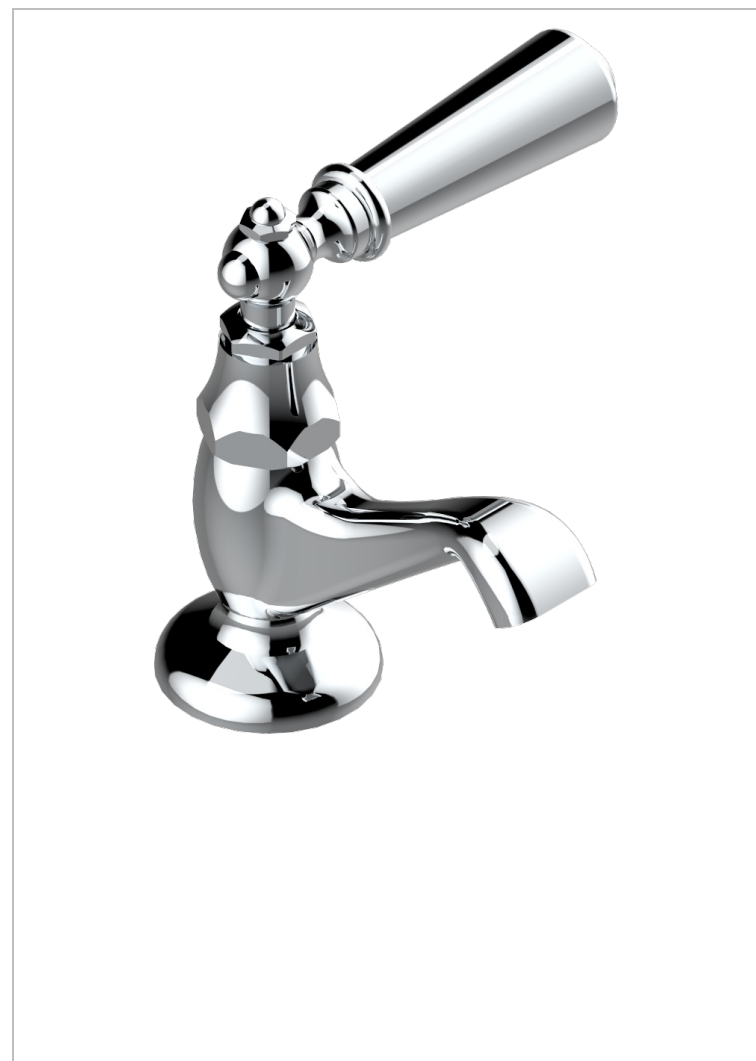

1900 WITH SMOOTH METAL LEVER HANDLES

G3M-175/C

Lavatory tap, deck mounted, cold

CHARACTERISTIC

- 1900 with smooth metal lever handles
- Lavatory tap, deck mounted, cold

AVAILABLE FINITIONS

Black nickel - D24

Blush PVD - H62

Brass color PVD - H49

Brown bronze color PVD - F33

Chrome polished - A02

Chrome polished / gold polished - G02

Copper antique matt, coated - H07

Gold color PVD - H52

Gold mat - F07