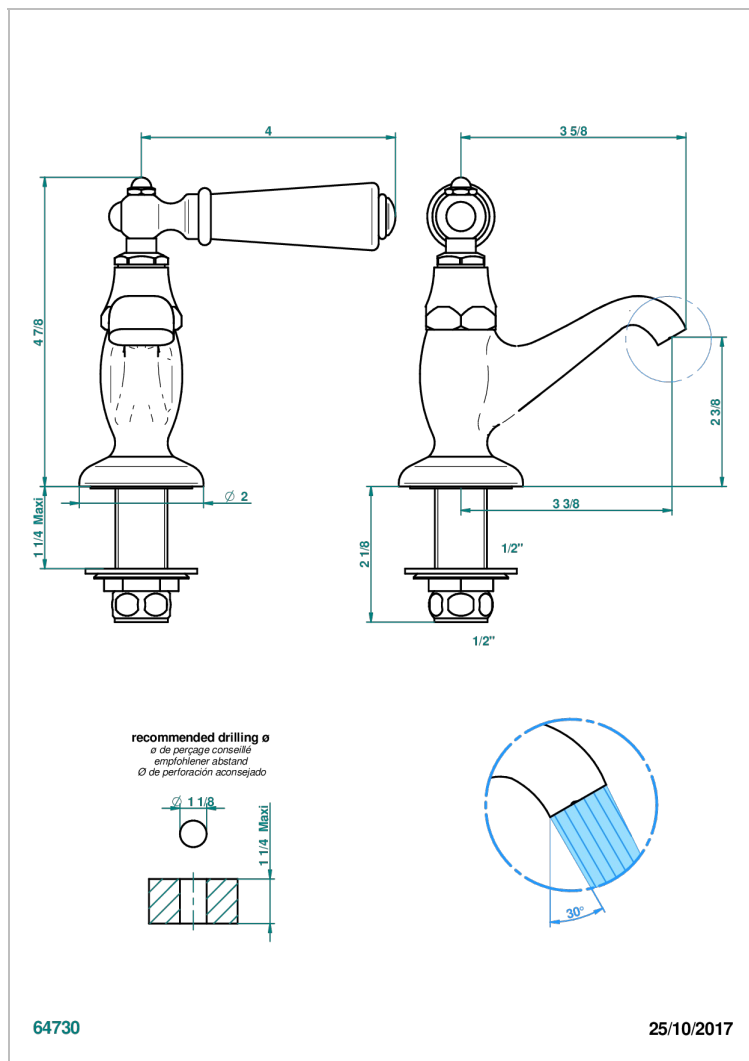

1900 WITH SMOOTH METAL LEVER HANDLES

G3M-175/C

Lavatory tap, deck mounted, cold

CHARACTERISTIC

- 1900 with smooth metal lever handles
- Lavatory tap, deck mounted, cold

AVAILABLE FINITIONS

Black nickel - D24