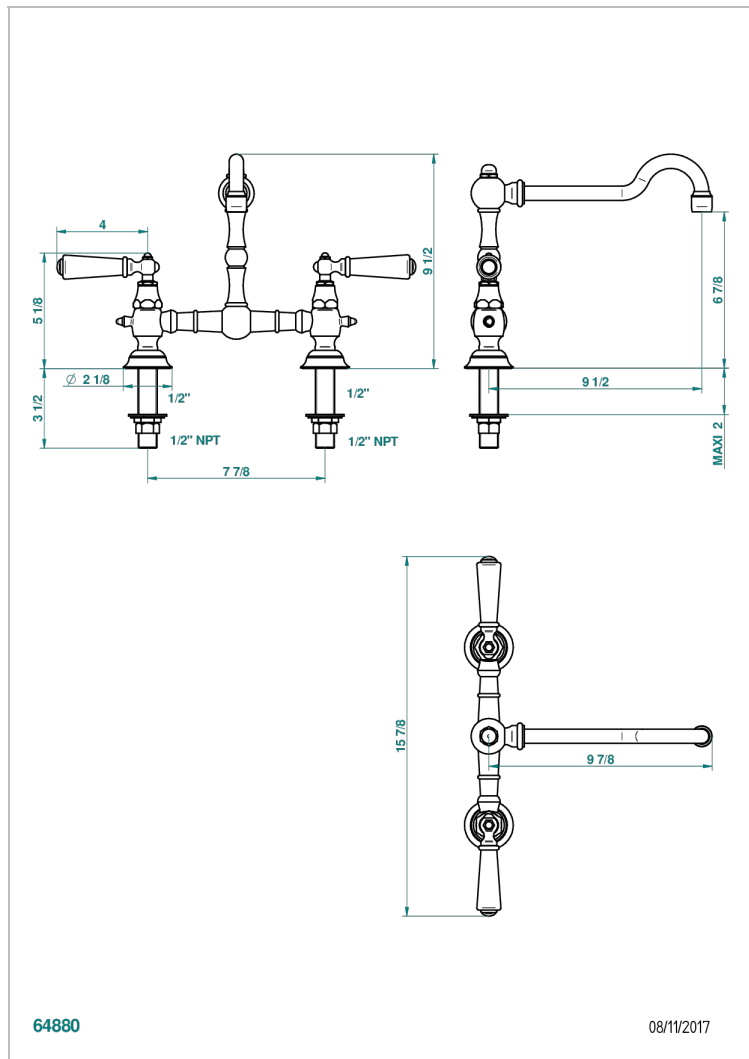

1900 WITH SMOOTH METAL LEVER HANDLES

G3M-159/US

Exposed lavatory or kitchen faucet 8" ctc, 2-hole, less drain

64880

08/11/2017

CHARACTERISTIC

- 1900 with smooth metal lever handles
- Exposed lavatory or kitchen faucet 8" ctc, 2-hole, less drain