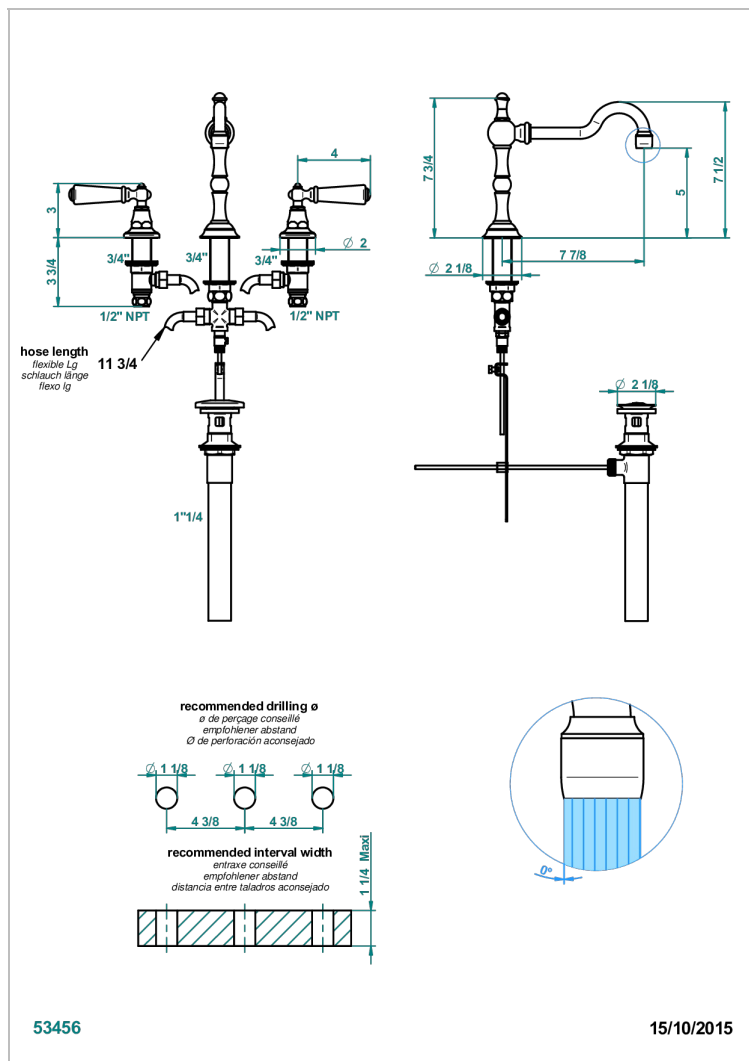

1900 WITH SMOOTH METAL LEVER HANDLES

G3M-151/US

Widespread lavatory set with drain

CHARACTERISTIC

- 1900 with smooth metal lever handles
- Widespread lavatory set with drain

TECHNICAL SPECS

- Recommandé : 3 bars (max. 5 bars) - Advised : 43,5 psi (max. 72 psi)
- 5,7 l/min à 3 bars (1.5 gpm at 43.5 psi)
- 1.2 gpm on demand in accordance with California's rules

AVAILABLE FINITIONS

Black nickel - D24
Blush PVD - H62
Brass color PVD - H49
Brown bronze color PVD - F33
Chrome polished - A02
Chrome polished / gold polished - G02

Copper antique matt, coated - H07
Gold color PVD - H52
Gold mat - F07
Gold polished - F01
Gold satiney - F03
Graphite PVD - H64