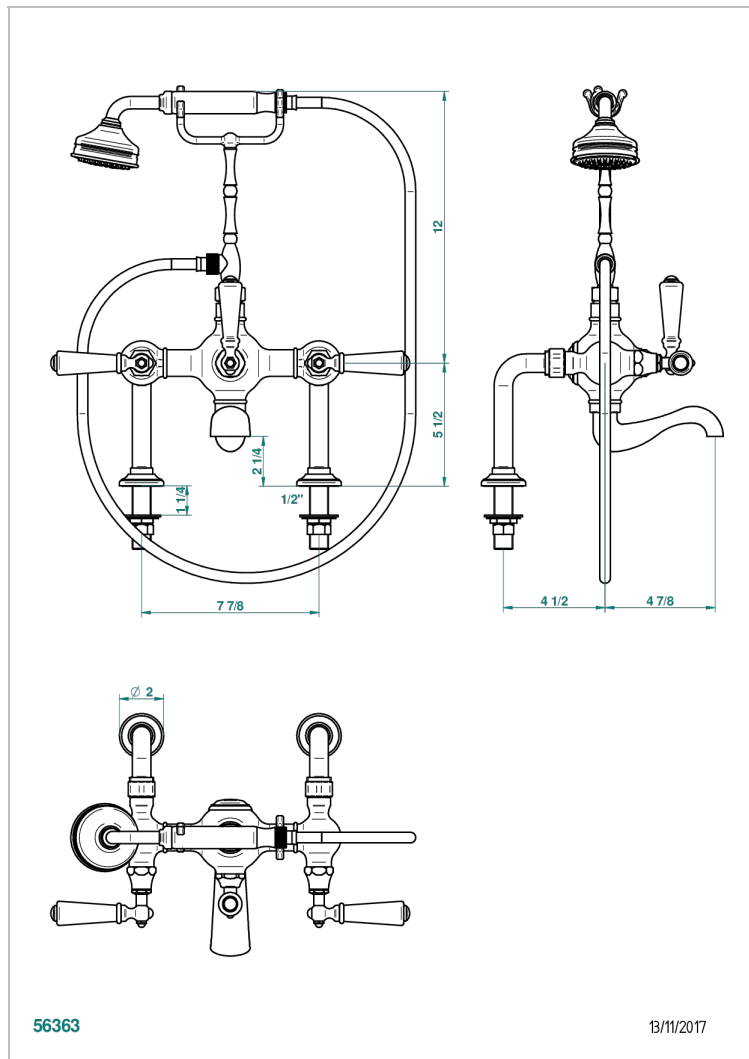

1900 WITH SMOOTH METAL LEVER HANDLES

G3M-14G/US

Deck mounted exposed tub filler with telephone shower mixer / diverter - 8" centres

CHARACTERISTIC

- 1900 with smooth metal lever handles
- Deck mounted exposed tub filler with telephone shower mixer / diverter - 8" centres

AVAILABLE FINITIONS

Black nickel - D24
Blush PVD - H62
Brass color PVD - H49
Brown bronze color PVD - F33
Chrome polished - A02
Chrome polished / gold polished - G02

Copper antique matt, coated - H07
Gold color PVD - H52
Gold mat - F07
Gold polished - F01
Gold satiney - F03
Graphite PVD - H64