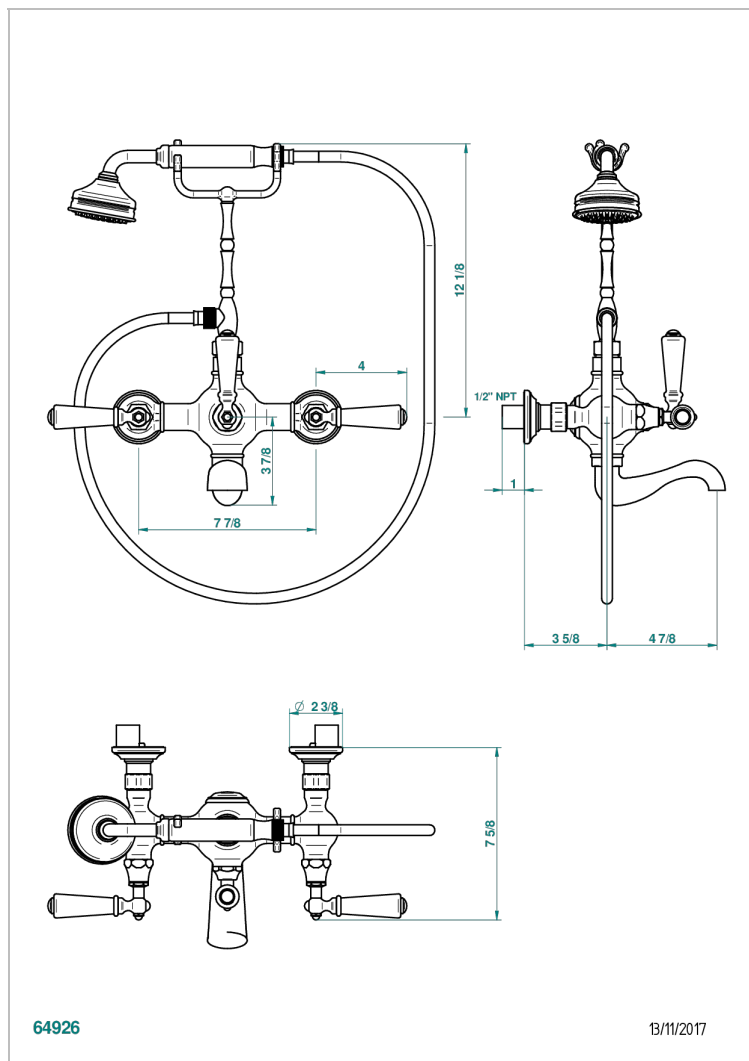

1900 WITH SMOOTH METAL LEVER HANDLES

G3M-14B/US

Wall mounted exposed tub filler wth telephone shower mixer / diverter - 8" centres

64926

13/11/2017

CHARACTERISTIC

- 1900 with smooth metal lever handles
- Wall mounted exposed tub filler wth telephone shower mixer / diverter - 8" centres

AVAILABLE FINITIONS

Black nickel - D24
Blush PVD - H62
Brass color PVD - H49
Brown bronze color PVD - F33
Chrome polished - A02
Chrome polished / gold polished - G02

Copper antique matt, coated - H07
Gold color PVD - H52
Gold mat - F07
Gold polished - F01
Gold satiney - F03
Graphite PVD - H64

Light coated bronze - D01
Matt Umber PVD - H67
Matt blush PVD - H60
Matt brass color PVD - H50
Matt brown bronze color PVD - F34
Matt chrome (American satin) - C02

Matt gold color PVD - H53
Matt graphite PVD - H65
Matt nickel (American satin) - C01
Matt nickel color PVD - H56
Nickel antique / Sovereign - H28
Nickel color PVD - H55