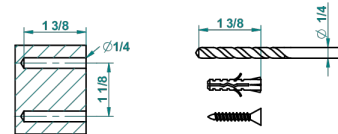

20462

12/01/2016

CHARACTERISTIC

- Cygne
- Metal toilet brush holder with brush with cover wall mounted

AVAILABLE FINITIONS

Black nickel - D24
Blush PVD - H62
Brass color PVD - H49
Brown bronze color PVD - F33
Chrome polished - A02
Chrome polished / gold polished - G02

Copper antique matt, coated - H07
Gold color PVD - H52
Gold mat - F07
Gold polished - F01
Gold satiney - F03
Graphite PVD - H64

Light coated bronze - D01
Matt Umber PVD - H67
Matt blush PVD - H60
Matt brass color PVD - H50
Matt brown bronze color PVD - F34
Matt chrome (American satin) - C02

Matt gold color PVD - H53
Matt graphite PVD - H65
Matt nickel (American satin) - C01
Matt nickel color PVD - H56
Nickel antique / Sovereign - H28
Nickel color PVD - H55

Nickel polished - B01
Rose Gold - F27
Satin chrome - C03
Silver polished, antique - H03
Silver rhodium - F18
Soft gold - F30