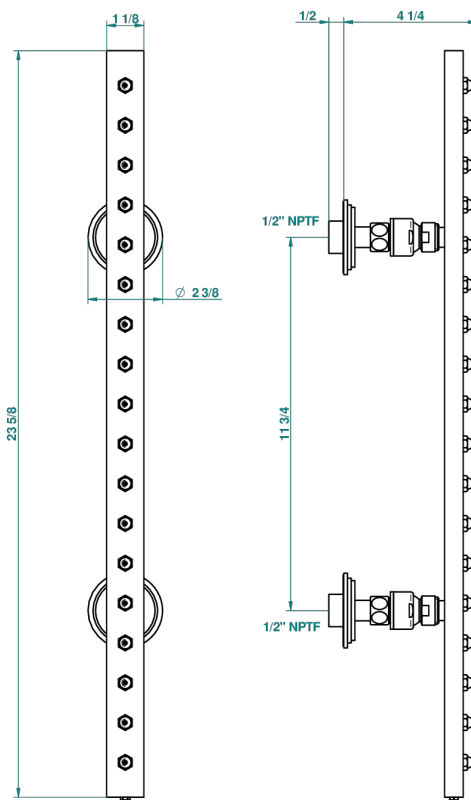

# FAUBOURG METAL WITH LEVER HANDLES

G2U-900/US

Rain-bar, rectangular with 18 picots, 23 1/2" long - with easyclean system

25080

22/01/2009

## CHARACTERISTIC

- Faubourg metal with lever handles
- Rain-bar, rectangular with 18 picots, 23 1/2" long - with easyclean system

## TECHNICAL SPECS

- Recommandé : 3 bars (max. 5 bars) - Advised : 43,5 psi (max. 72 psi)
- 8 l/min à 3 bars (2.12 gpm at 43.5 psi)