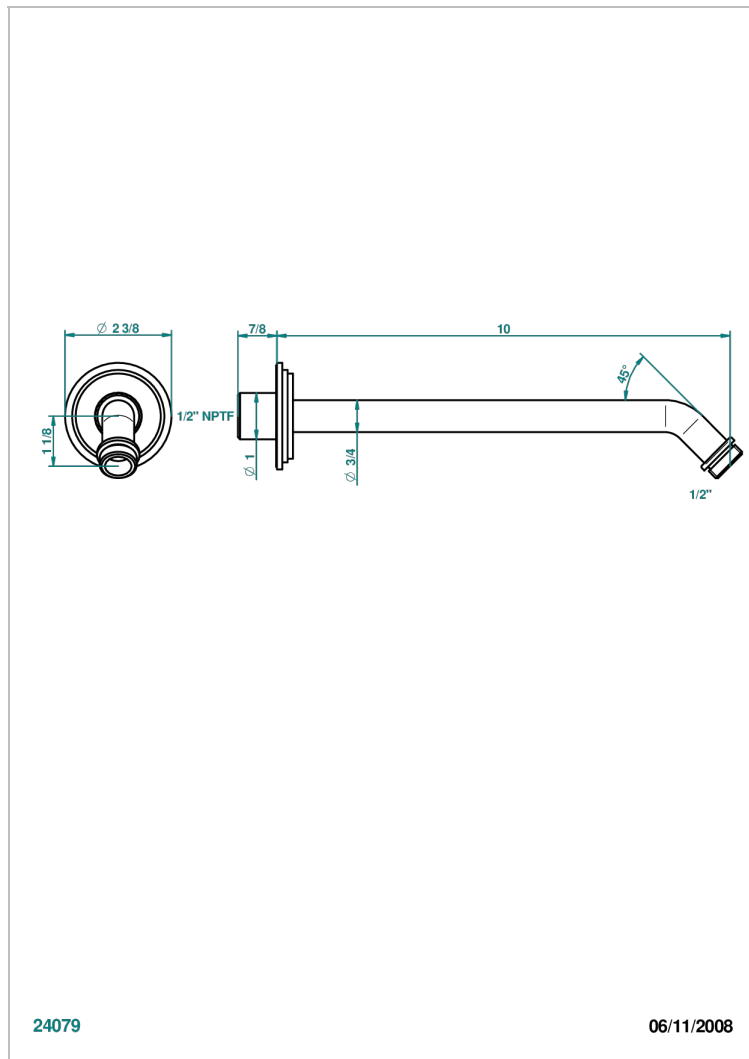

FAUBOURG METAL WITH LEVER HANDLES

G2U-84/US

Horizontal shower arm, 45°, lg: 10"

24079

06/11/2008

CHARACTERISTIC

- Faubourg metal with lever handles
- Horizontal shower arm, 45°, lg: 10"

AVAILABLE FINITIONS