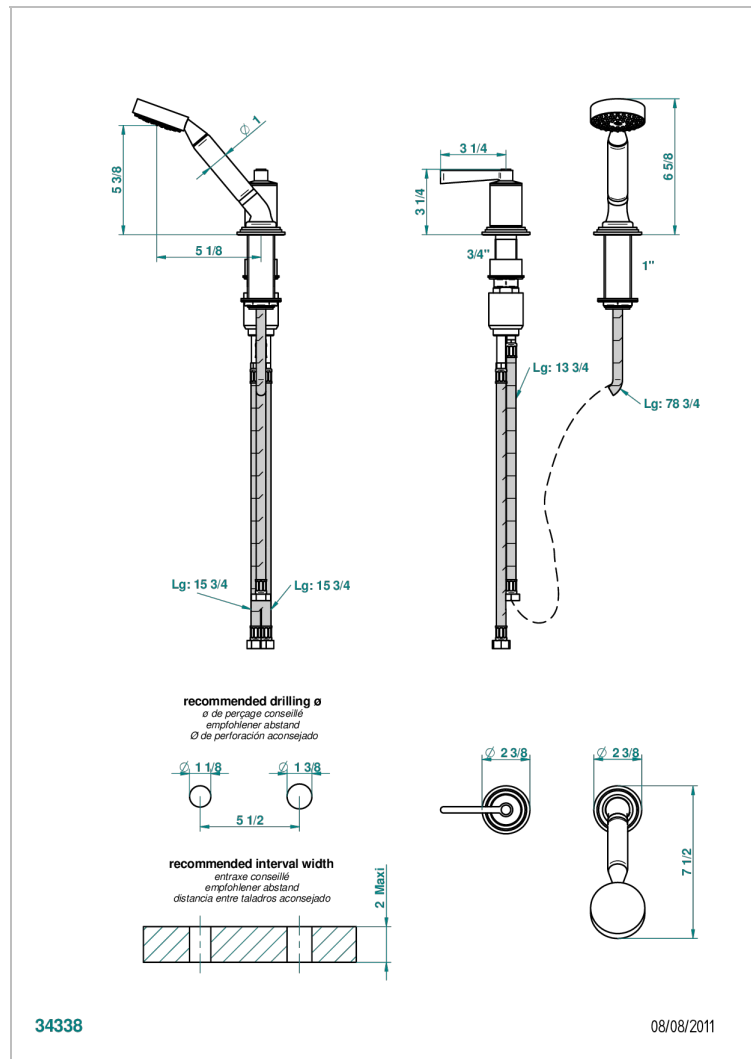

# FAUBOURG METAL WITH LEVER HANDLES

G2U-6532/60A

Deck mounted mixer with handshower, progressive cartridge

## CHARACTERISTIC

- Faubourg metal with lever handles
- Deck mounted mixer with handshower, progressive cartridge