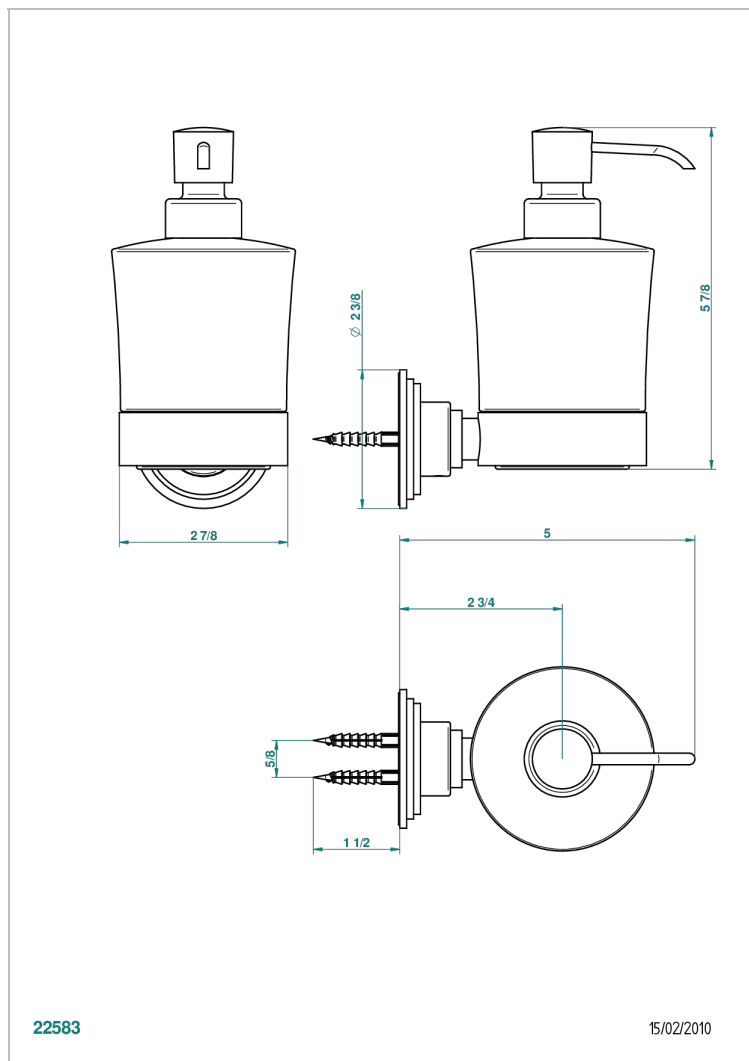

# FAUBOURG METAL WITH LEVER HANDLES

G2U-613

Liquid soap dispenser

## CHARACTERISTIC

- Faubourg metal with lever handles
- Liquid soap dispenser