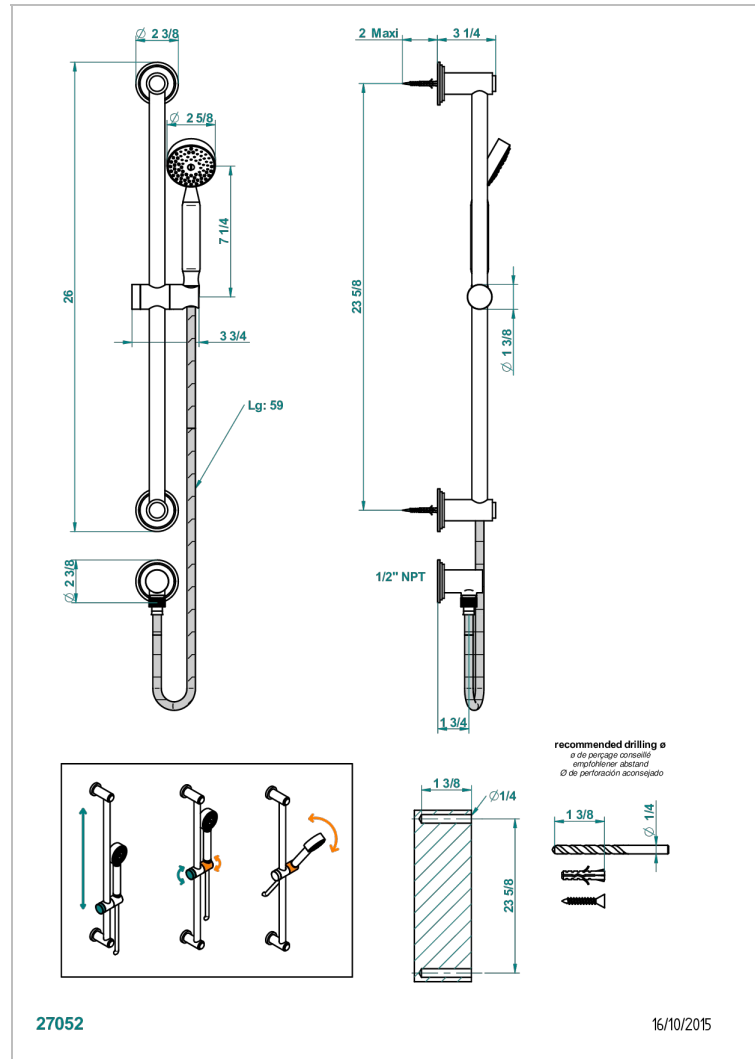

FAUBOURG METAL WITH LEVER HANDLES

G2U-58/US

Slide bar with handshower and elbow

CHARACTERISTIC

- Faubourg metal with lever handles
- Slide bar with handshower and elbow

TECHNICAL SPECS

- Recommandé : 3 bars (max. 5 bars) - Advised : 43,5 psi (max. 72 psi)
- 9,5 l/min à 3 bars (2.5 gpm at 43.5 psi)

AVAILABLE FINITIONS

Black nickel - D24
Blush PVD - H62
Brass color PVD - H49
Brown bronze color PVD - F33
Chrome polished - A02
Chrome polished / gold polished - G02

Gold color PVD - H52
Gold mat - F07
Gold polished - F01
Gold satiney - F03
Graphite PVD - H64
Matt Umber PVD - H67