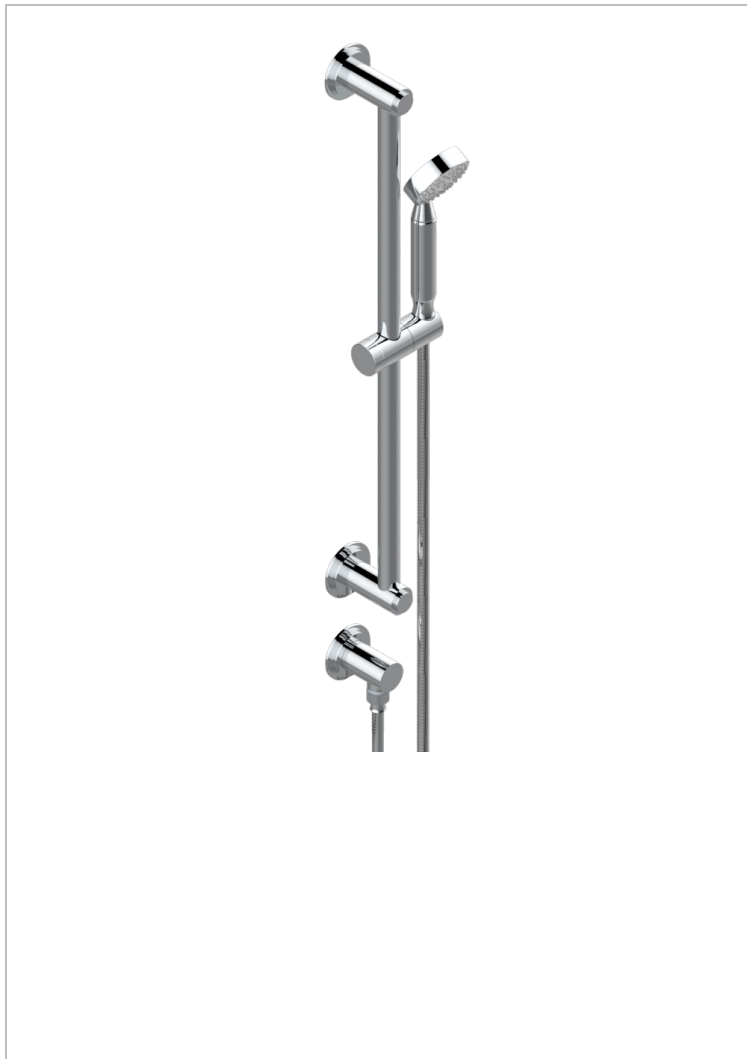

FAUBOURG METAL WITH LEVER HANDLES

G2U-58/US

Slide bar with handshower and elbow

CHARACTERISTIC

- Faubourg metal with lever handles
- Slide bar with handshower and elbow

TECHNICAL SPECS

- Recommandé : 3 bars (max. 5 bars) - Advised : 43,5 psi (max. 72 psi)
- 9,5 l/min à 3 bars (2.5 gpm at 43.5 psi)

AVAILABLE FINITIONS

Black nickel - D24
Blush PVD - H62
Brass color PVD - H49
Brown bronze color PVD - F33
Chrome polished - A02
Chrome polished / gold polished - G02

Gold color PVD - H52
Gold mat - F07
Gold polished - F01
Gold satiney - F03
Graphite PVD - H64
Matt Umber PVD - H67

Matt blush PVD - H60
Matt brass color PVD - H50
Matt brown bronze color PVD - F34
Matt chrome (American satin) - C02
Matt gold color PVD - H53
Matt graphite PVD - H65

Matt nickel (American satin) - C01
Matt nickel color PVD - H56
Nickel antique / Sovereign - H28
Nickel color PVD - H55
Nickel polished - B01
Rose Gold - F27

Satin chrome - C03
Silver rhodium - F18
Soft gold - F30
Soft matt gold - F31
Umber PVD - H66