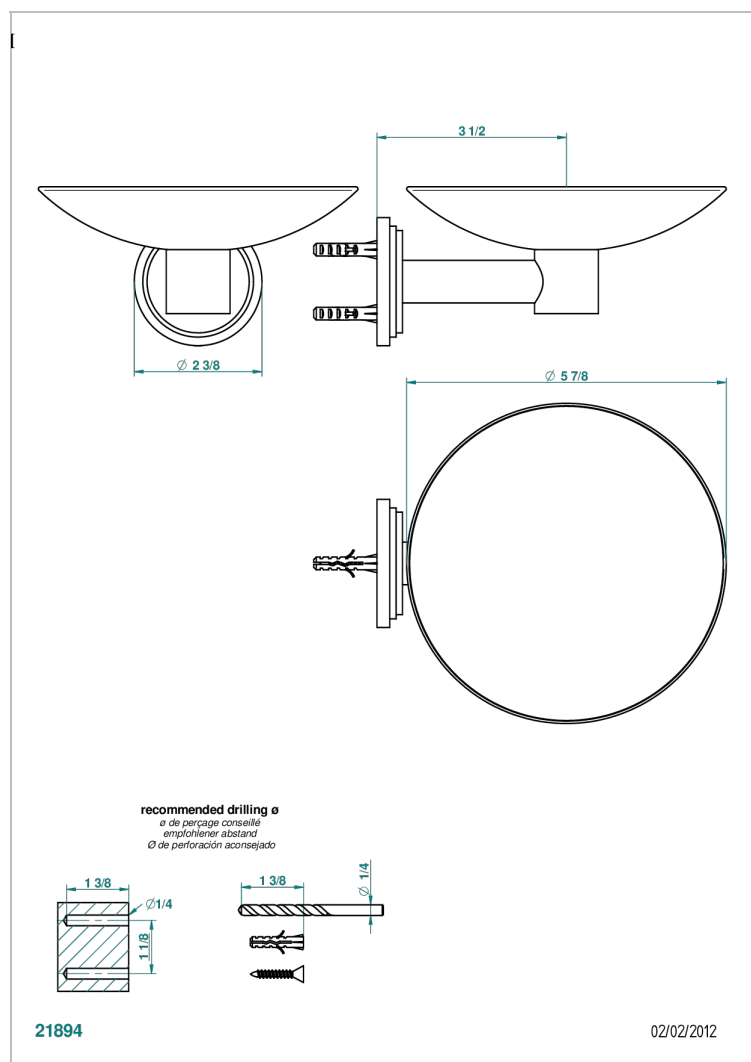

FAUBOURG METAL WITH LEVER HANDLES

G2U-546GM

Soap dish, wall mounted, 6" diameter

CHARACTERISTIC

- Faubourg metal with lever handles
- Soap dish, wall mounted, 6" diameter

AVAILABLE FINITIONS

Black nickel - D24