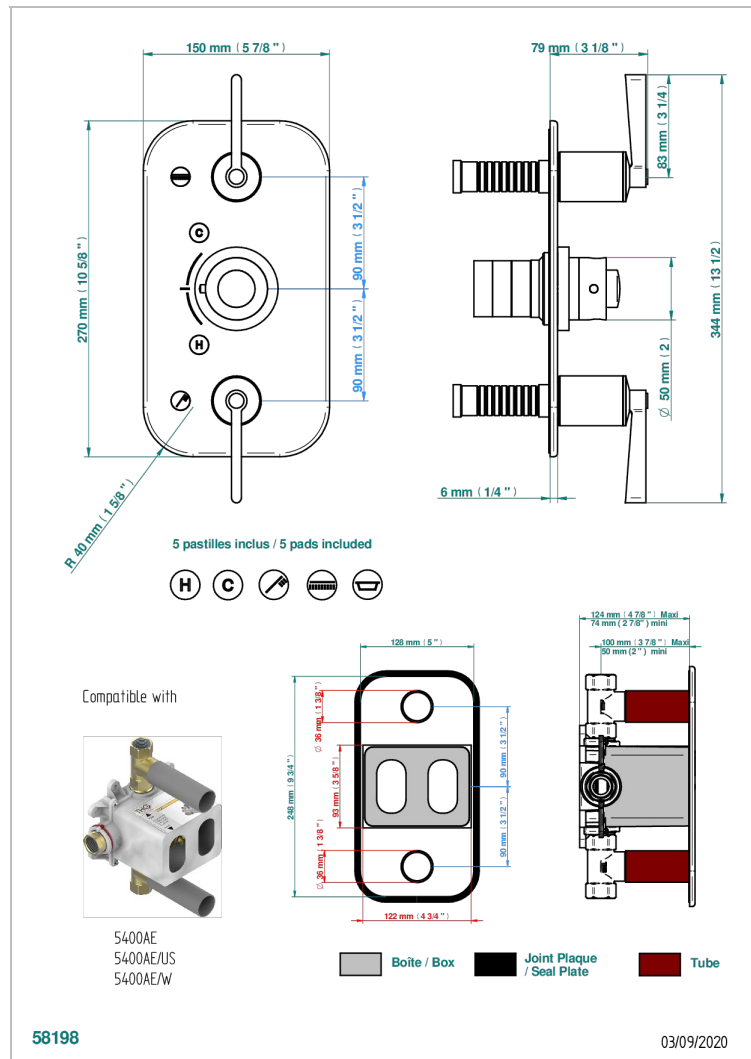

FAUBOURG METAL WITH LEVER HANDLES

G2U-5400BE

Trim for THG thermostat 2 volume controls, rough part supplied with fixing box ref. 5 400AE/US

CHARACTERISTIC

- Built-in thermostatic cover for 5400AE - 5400AE/W - 5400AE/US with 2 no. 3/4" outputs
- Requires concealed thermostat réf 5400AE - 5400AE/W - 5400AE/US
- For shower 2 simultaneous functions
- Temperature control knob with security stop at 38°C
- Solid brass plate and knob
- ASME : ASME A112.18.1-2011/CSA B125.1-11
- DVGW : DW-6512CQ0608

STANDARDS

RELATED SKU'S

- Ref. G00-5400AE/US 3/4" THG thermostat with wax cartridge, with two valves delivered with a built-in box, no trim
- Ref. G00-5100G Reinforced stop ring for THG thermostatic with fixing set