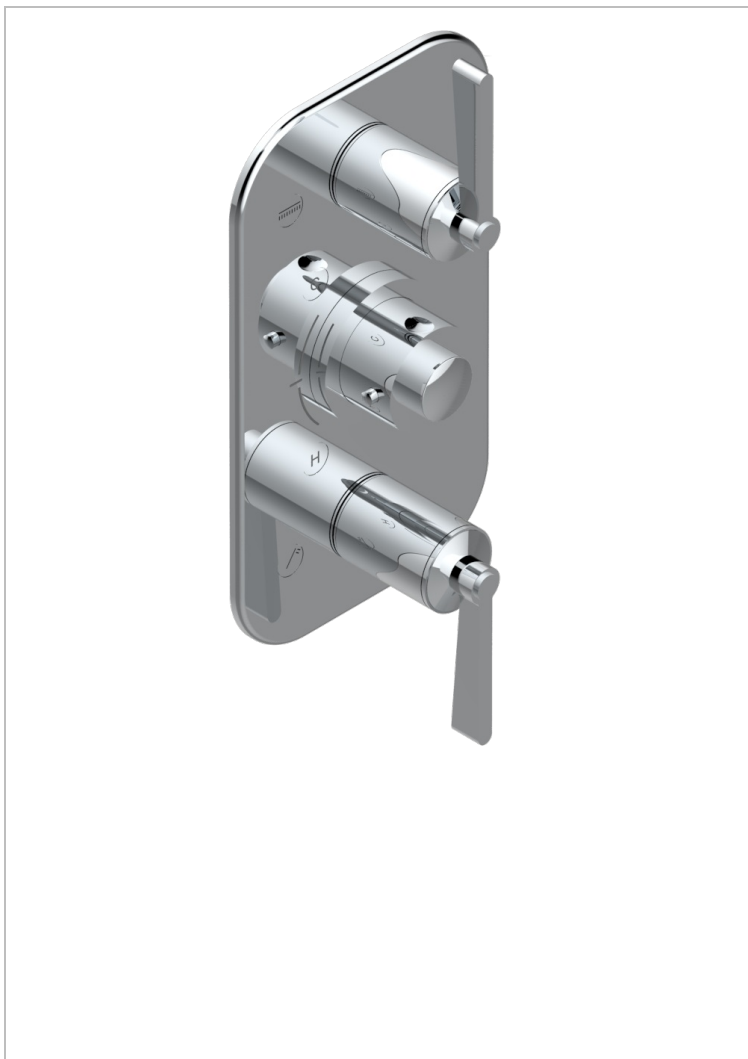

FAUBOURG METAL WITH LEVER HANDLES

G2U-5400BE

Trim for THG thermostat 2 volume controls, rough part supplied with fixing box ref. 5 400AE/US

CHARACTERISTIC

- Built-in thermostatic cover for 5400AE - 5400AE/W - 5400AE/US with 2 no. 3/4" outputs
- Requires concealed thermostat réf 5400AE - 5400AE/W - 5400AE/US
- For shower 2 simultaneous functions
- Temperature control knob with security stop at 38°C
- Solid brass plate and knob
- ASME : ASME A112.18.1-2011/CSA B125.1-11
- DVGW : DW-6512CQ0608

STANDARDS

RELATED SKU'S

- Ref. G00-5400AE/US 3/4" THG thermostat with wax cartridge, with two valves delivered with a built-in box, no trim
- Ref. G00-5100G Reinforced stop ring for THG thermostatic with fixing set