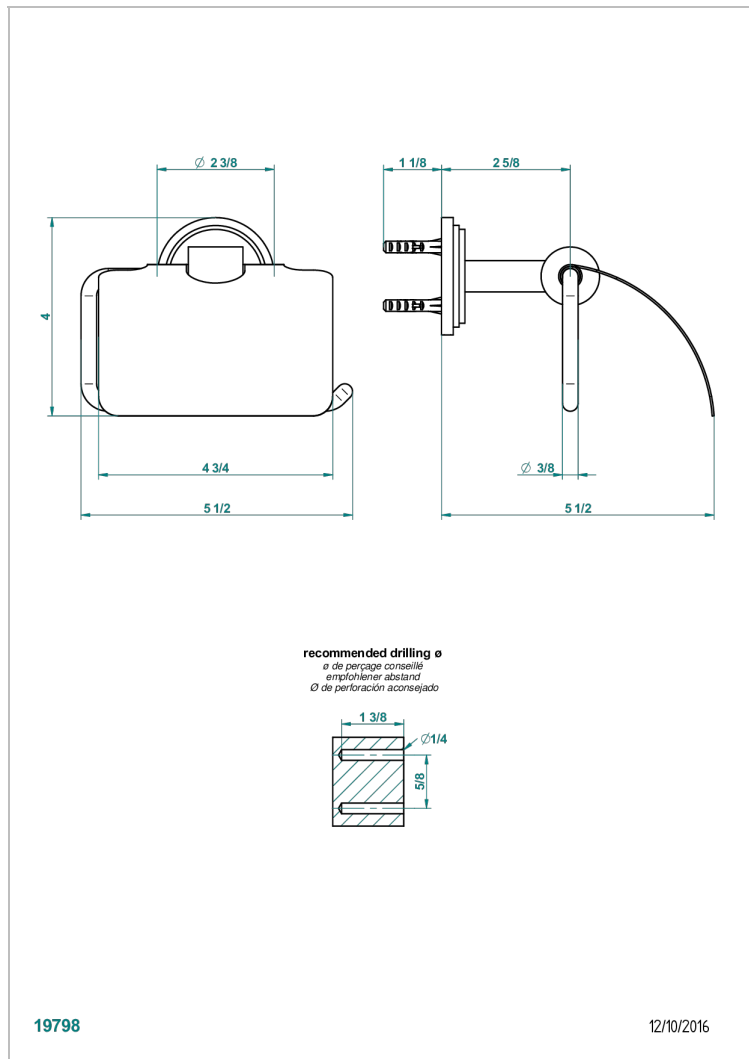

FAUBOURG METAL WITH LEVER HANDLES

G2U-538AC

Toilet paper holder, single mount with cover

19798

12/10/2016

CHARACTERISTIC

- Faubourg metal with lever handles
- Toilet paper holder, single mount with cover

AVAILABLE FINITIONS