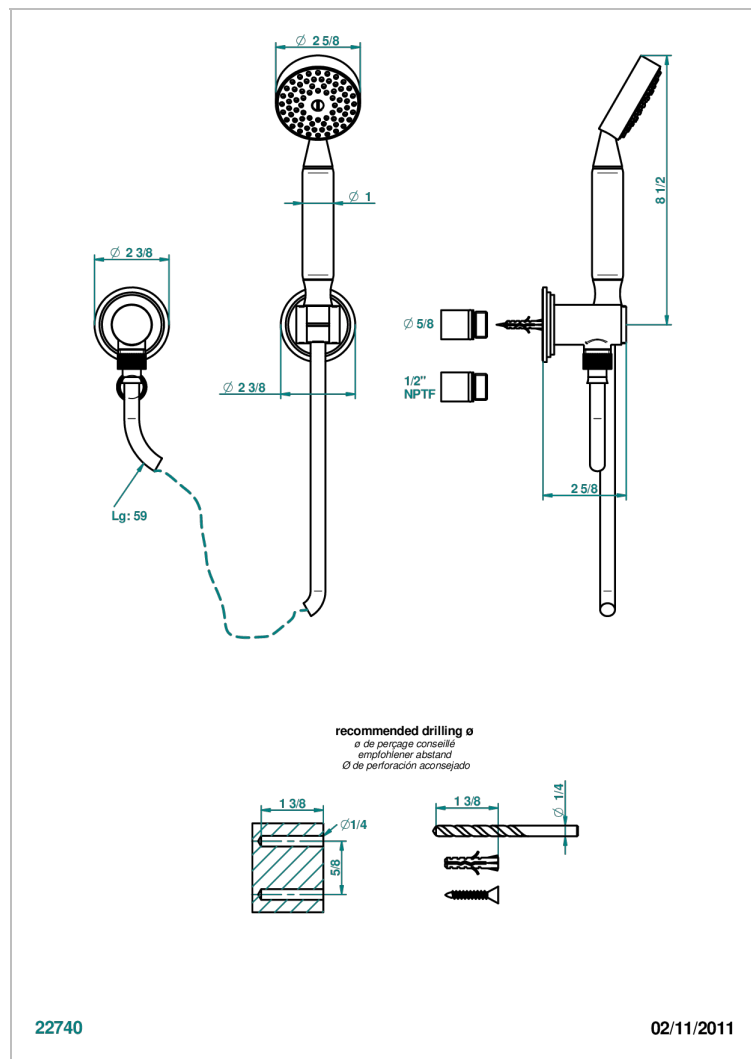

FAUBOURG METAL WITH LEVER HANDLES

G2U-52/US

Wall mounted handshower with separate fixed hook

CHARACTERISTIC

- Faubourg metal with lever handles
- Wall mounted handshower with separate fixed hook

TECHNICAL SPECS

- Recommandé : 3 bars (max. 5 bars) - Advised : 43,5 psi (max. 72 psi)
- 9,5 l/min à 3 bars (2.5 gpm at 43.5 psi)

AVAILABLE FINITIONS

Black nickel - D24
 Blush PVD - H62
 Brass color PVD - H49
 Brown bronze color PVD - F33
 Chrome polished - A02
 Chrome polished / gold polished - G02

Matt nickel (American satin) - C01
 Matt nickel color PVD - H56
 Nickel antique / Sovereign - H28
 Nickel color PVD - H55
 Nickel polished - B01
 Rose Gold - F27

Satin chrome - C03
 Silver rhodium - F18
 Soft gold - F30
 Soft matt gold - F31
 Umber PVD - H66