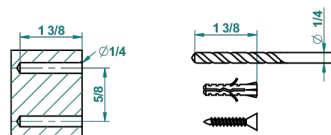

FAUBOURG METAL WITH LEVER HANDLES

G2U-4720C

Metal toilet brush holder with brush with cover wall mounted

21515

21/10/2015

CHARACTERISTIC

- Faubourg metal with lever handles
- Metal toilet brush holder with brush with cover wall mounted

AVAILABLE FINITIONS

Black nickel - D24

Blush PVD - H62

Brass color PVD - H49

Brown bronze color PVD - F33

Chrome polished - A02

Chrome polished / gold polished - G02

Gold color PVD - H52

Gold mat - F07

Gold polished - F01

Gold satiney - F03

Graphite PVD - H64

Matt Umber PVD - H67

Matt blush PVD - H60

Matt brass color PVD - H50

Matt brown bronze color PVD - F34

Matt chrome (American satin) - C02

Matt gold color PVD - H53

Matt graphite PVD - H65

Matt nickel (American satin) - C01

Matt nickel color PVD - H56

Nickel antique / Sovereign - H28

Nickel color PVD - H55

Nickel polished - B01

Rose Gold - F27

Satin chrome - C03

Silver rhodium - F18

Soft gold - F30

Soft matt gold - F31

Umber PVD - H66