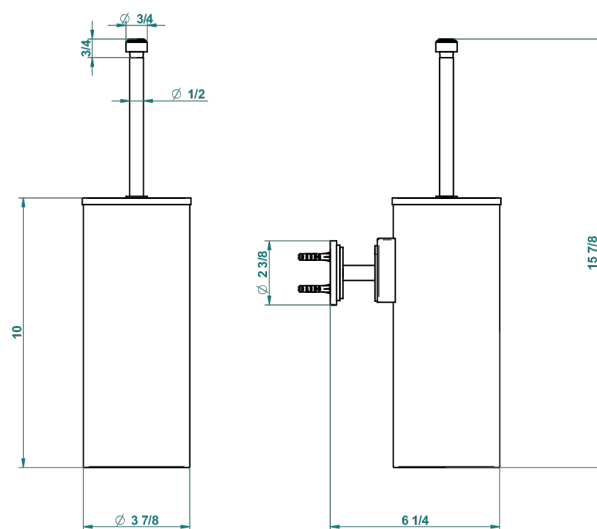

FAUBOURG METAL WITH LEVER HANDLES

G2U-4720C

Metal toilet brush holder with brush with cover wall mounted

21515

21/10/2015

CHARACTERISTIC

- Faubourg metal with lever handles
- Metal toilet brush holder with brush with cover wall mounted

AVAILABLE FINITIONS

Black nickel - D24

Blush PVD - H62

Brass color PVD - H49

Brown bronze color PVD - F33

Chrome polished - A02

Chrome polished / gold polished - G02

Gold color PVD - H52

Gold mat - F07

Gold polished - F01

Gold satiney - F03

Graphite PVD - H64

Matt Umber PVD - H67

Matt blush PVD - H60

Matt brass color PVD - H50

Matt brown bronze color PVD - F34

Matt chrome (American satin) - C02

Matt gold color PVD - H53

Matt graphite PVD - H65

Matt nickel (American satin) - C01

Matt nickel color PVD - H56

Nickel antique / Sovereign - H28

Nickel color PVD - H55

Nickel polished - B01

Rose Gold - F27

Satin chrome - C03

Silver rhodium - F18

Soft gold - F30

Soft matt gold - F31

Umber PVD - H66