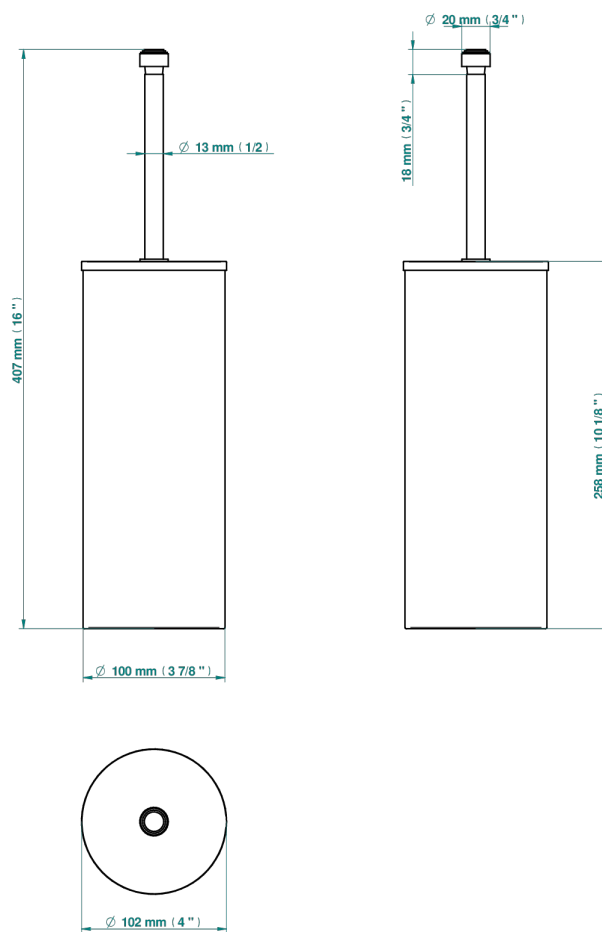

FAUBOURG METAL WITH LEVER HANDLES

G2U-4700C

Metal toilet brush holder with brush with cover floor mounted

18275

18/01/2021

CHARACTERISTIC

- Faubourg metal with lever handles
- Metal toilet brush holder with brush with cover floor mounted