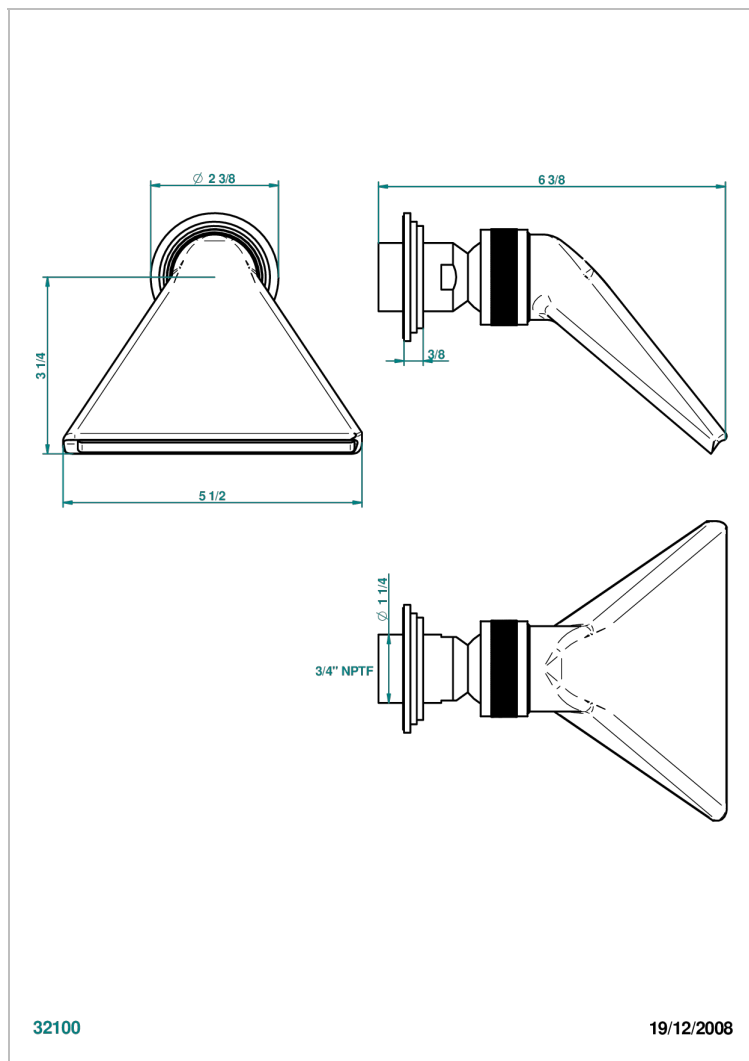

FAUBOURG METAL WITH LEVER HANDLES

G2U-3640/US

Shower head, cast deluge with 3/4" connection

THG[®]
PARIS

32100

19/12/2008

CHARACTERISTIC

- Faubourg metal with lever handles
- Shower head, cast deluge with 3/4" connection